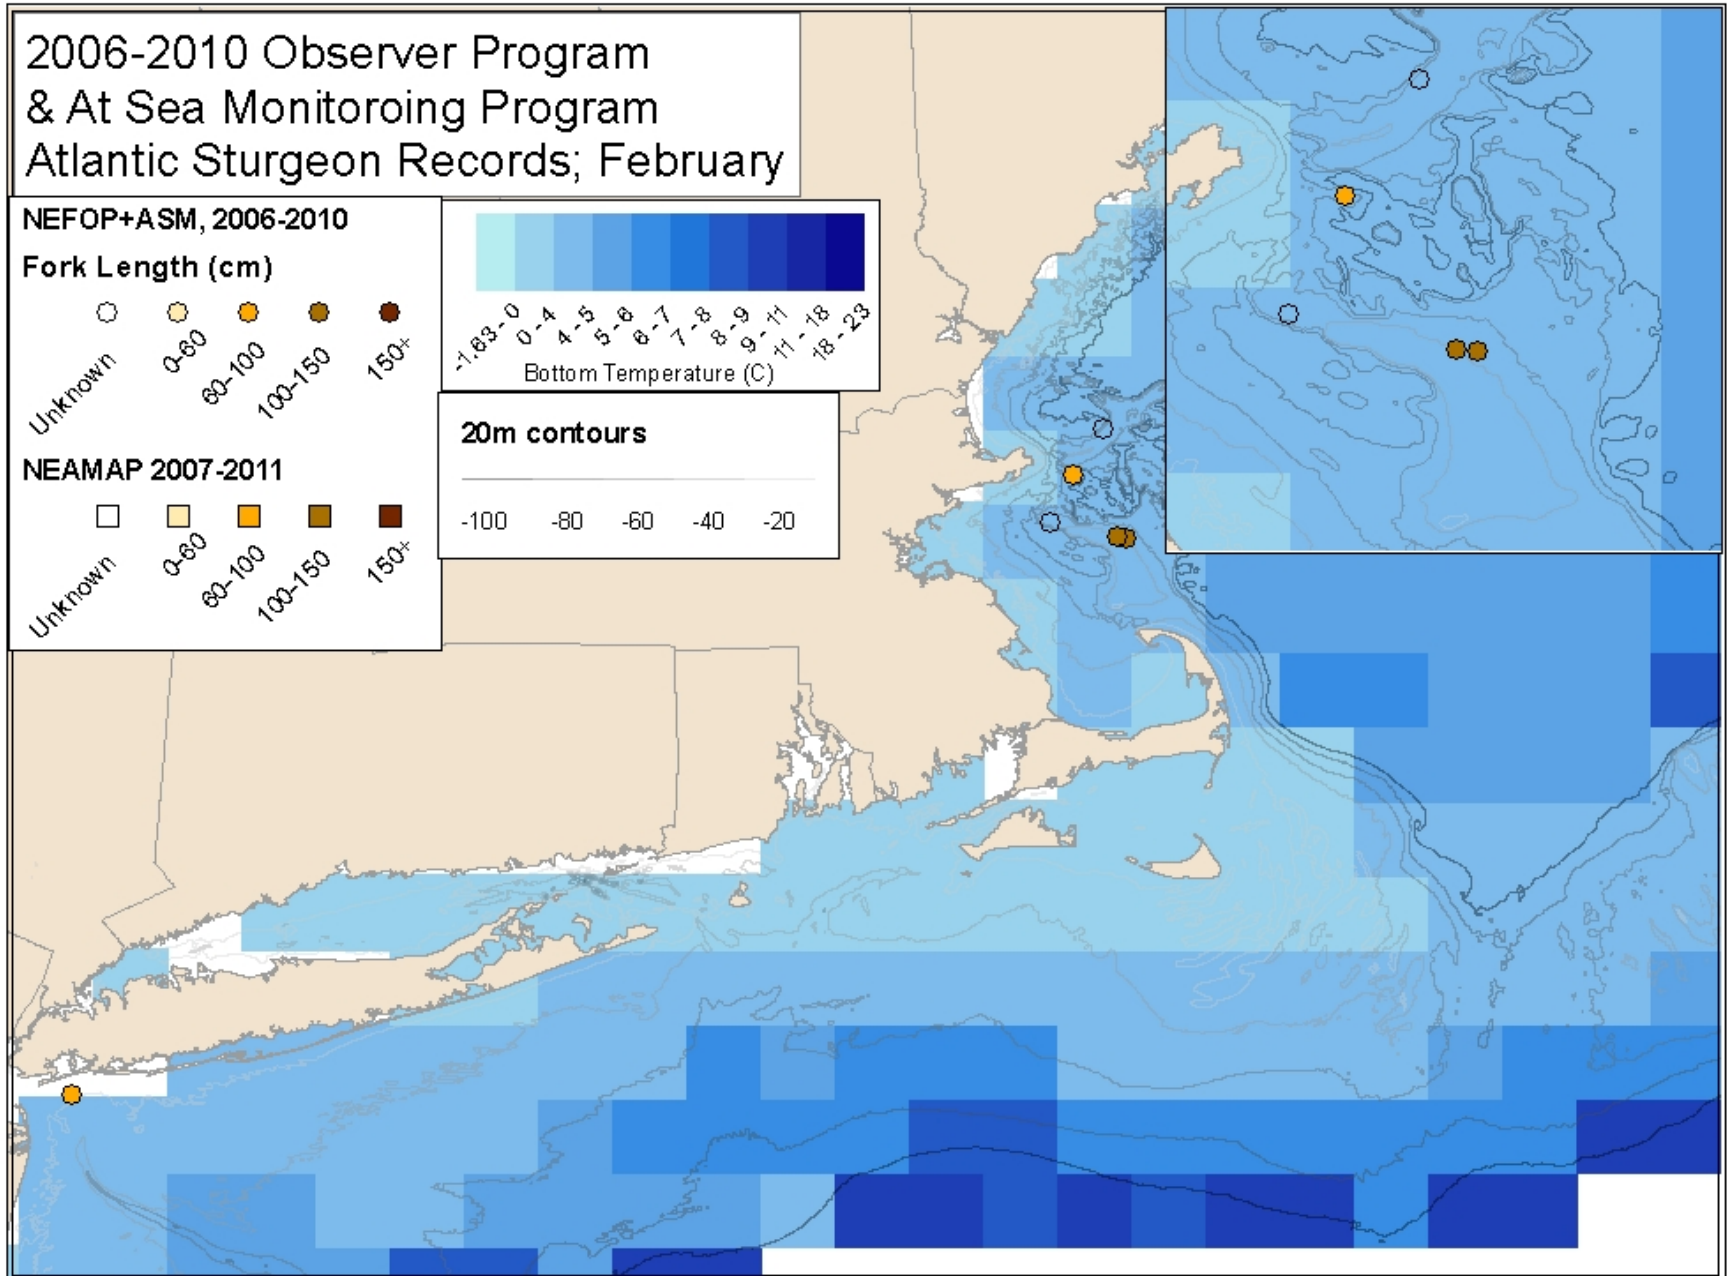

# 2006-2010 Observer Program & At Sea Monitoring Program Atlantic Sturgeon Records; January

NEFOP+ASM, 2006-2010

Fork Length (cm)

NEAMAP 2007-2011

# 2006-2010 Observer Program & At Sea Monitoring Program Atlantic Sturgeon Records; February

NEFOP+ASM, 2006-2010

Fork Length (cm)

NEAMAP 2007-2011

20m contours

# 2006-2010 Observer Program & At Sea Monitoring Program Atlantic Sturgeon Records; February

NEFOP+ASM, 2006-2010

Fork Length (cm)

NEAMAP 2007-2011