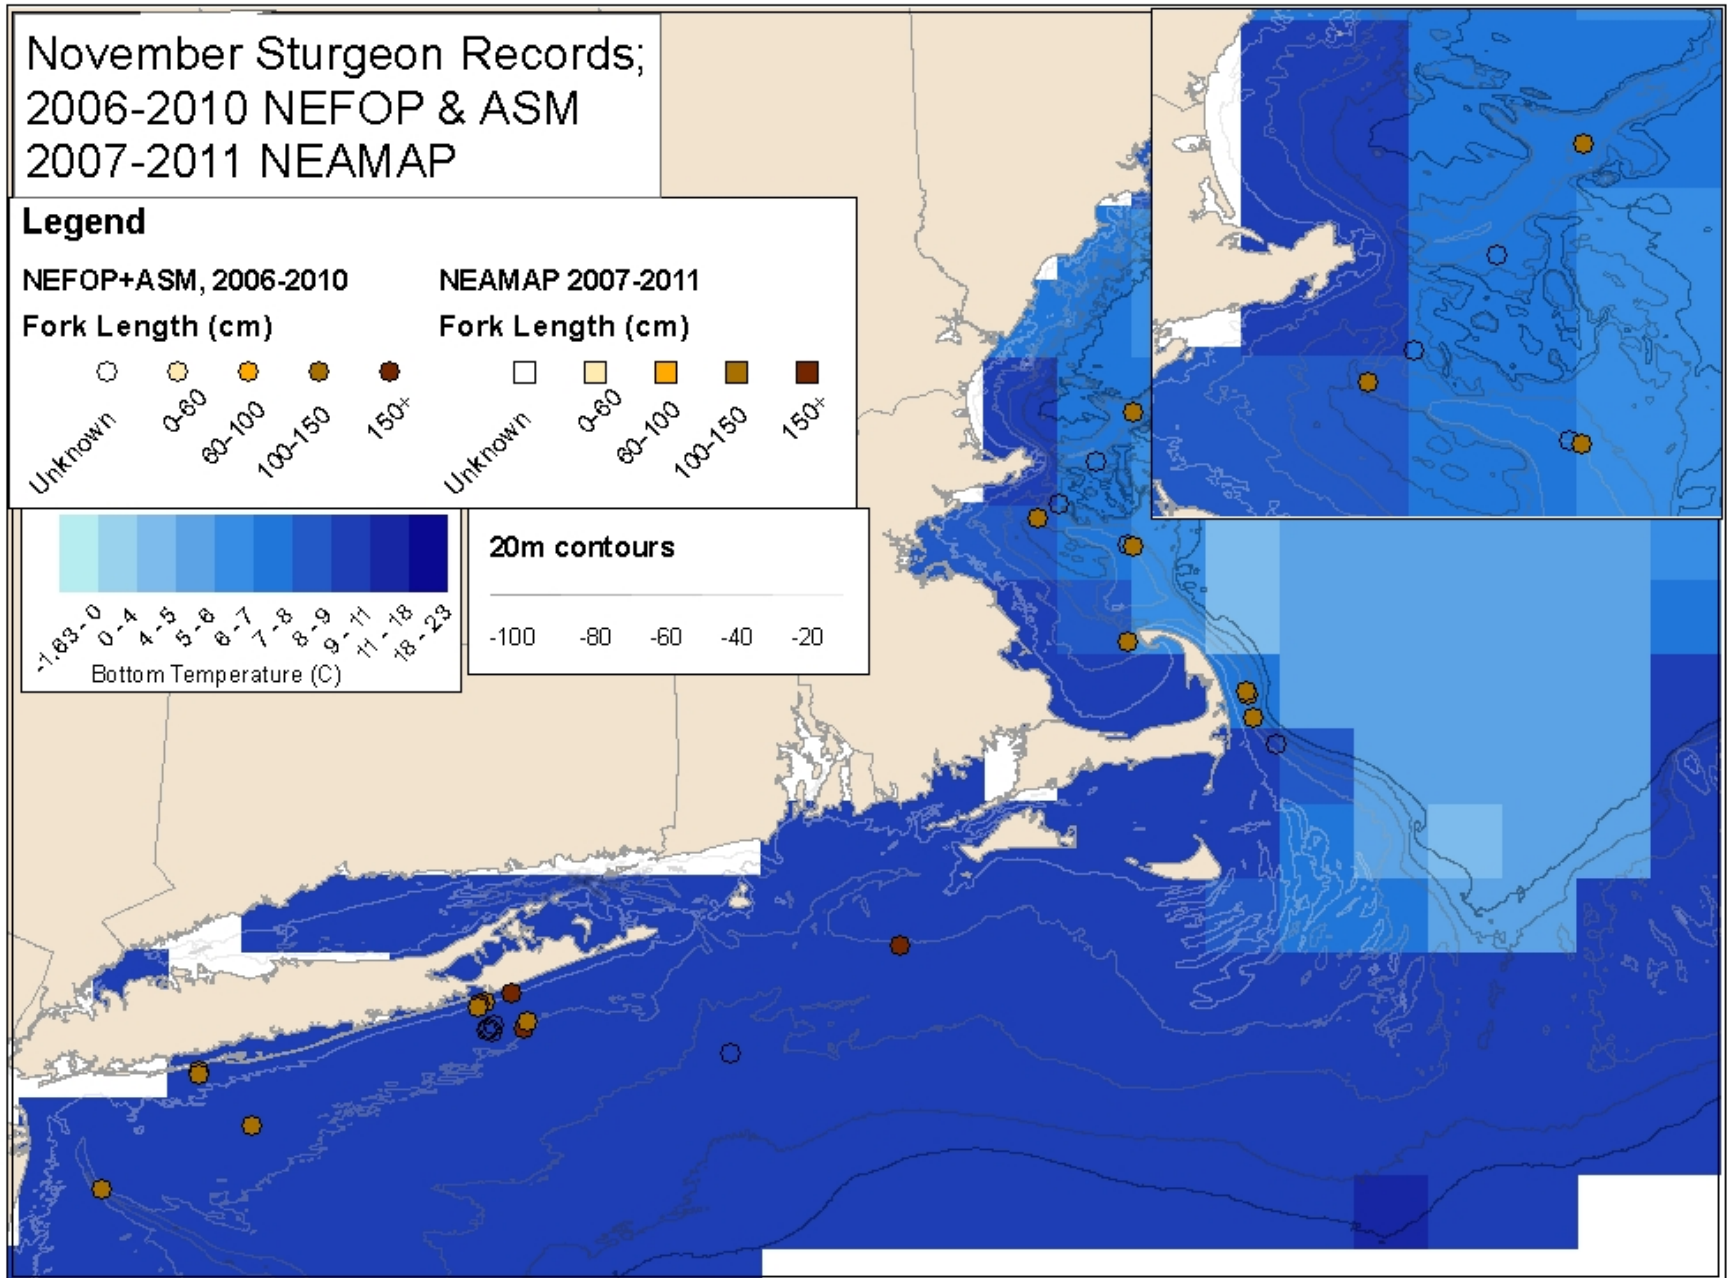

## Legend

NEFOP+ASM, 2006-2010

Fork Length (cm)

NEAMAP 2007-2011

Fork Length (cm)

# November Sturgeon Records; 2006-2010 NEFOP & ASM 2007-2011 NEAMAP