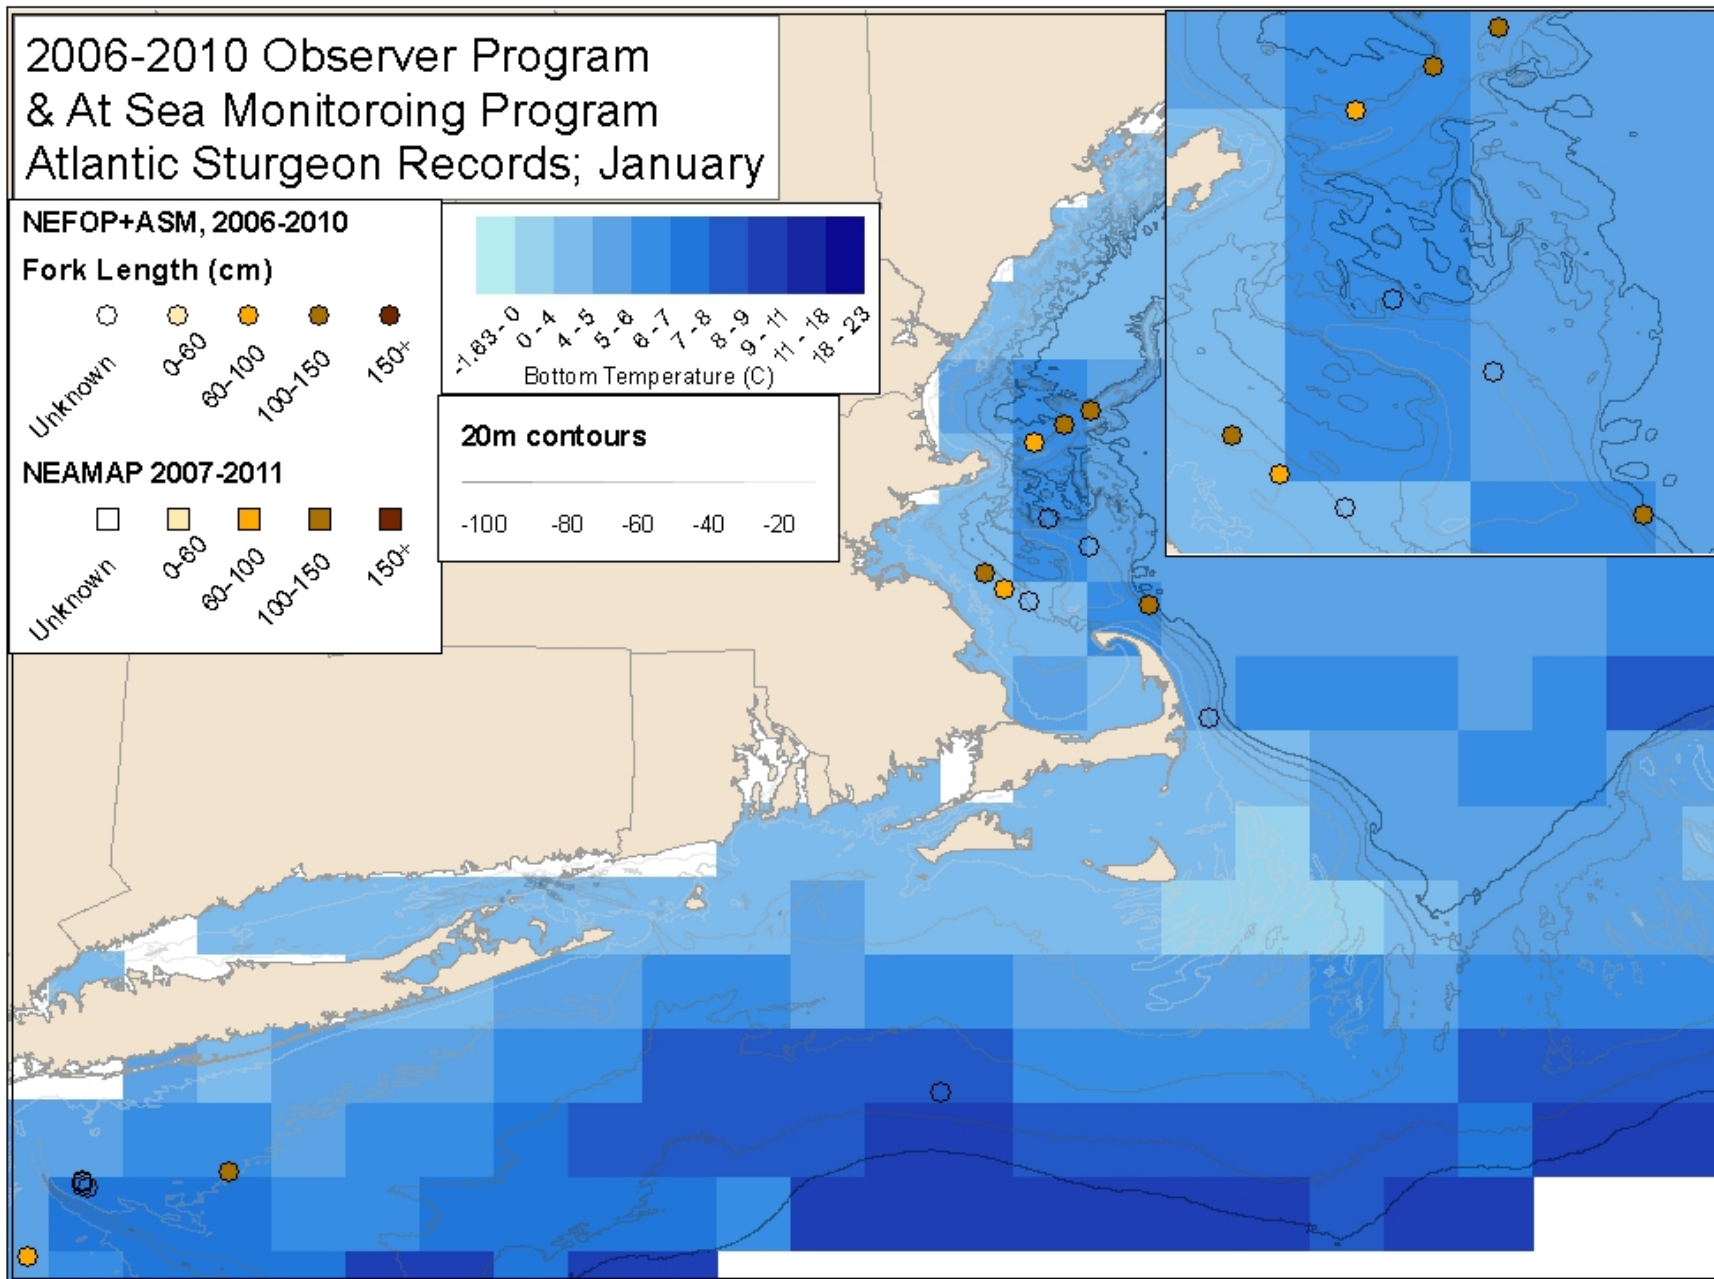

# Monthly Maps of Sturgeon Captures from Two Databases

Monthly Mean Bottom Temperature  
and Depth Contours

# 2006-2010 Observer Program & At Sea Monitoring Program Atlantic Sturgeon Records; January

NEFOP+ASM, 2006-2010

Fork Length (cm)

NEAMAP 2007-2011

20m contours

# 2006-2010 Observer Program & At Sea Monitoring Program Atlantic Sturgeon Records; January

NEFOP+ASM, 2006-2010

Fork Length (cm)

NEAMAP 2007-2011