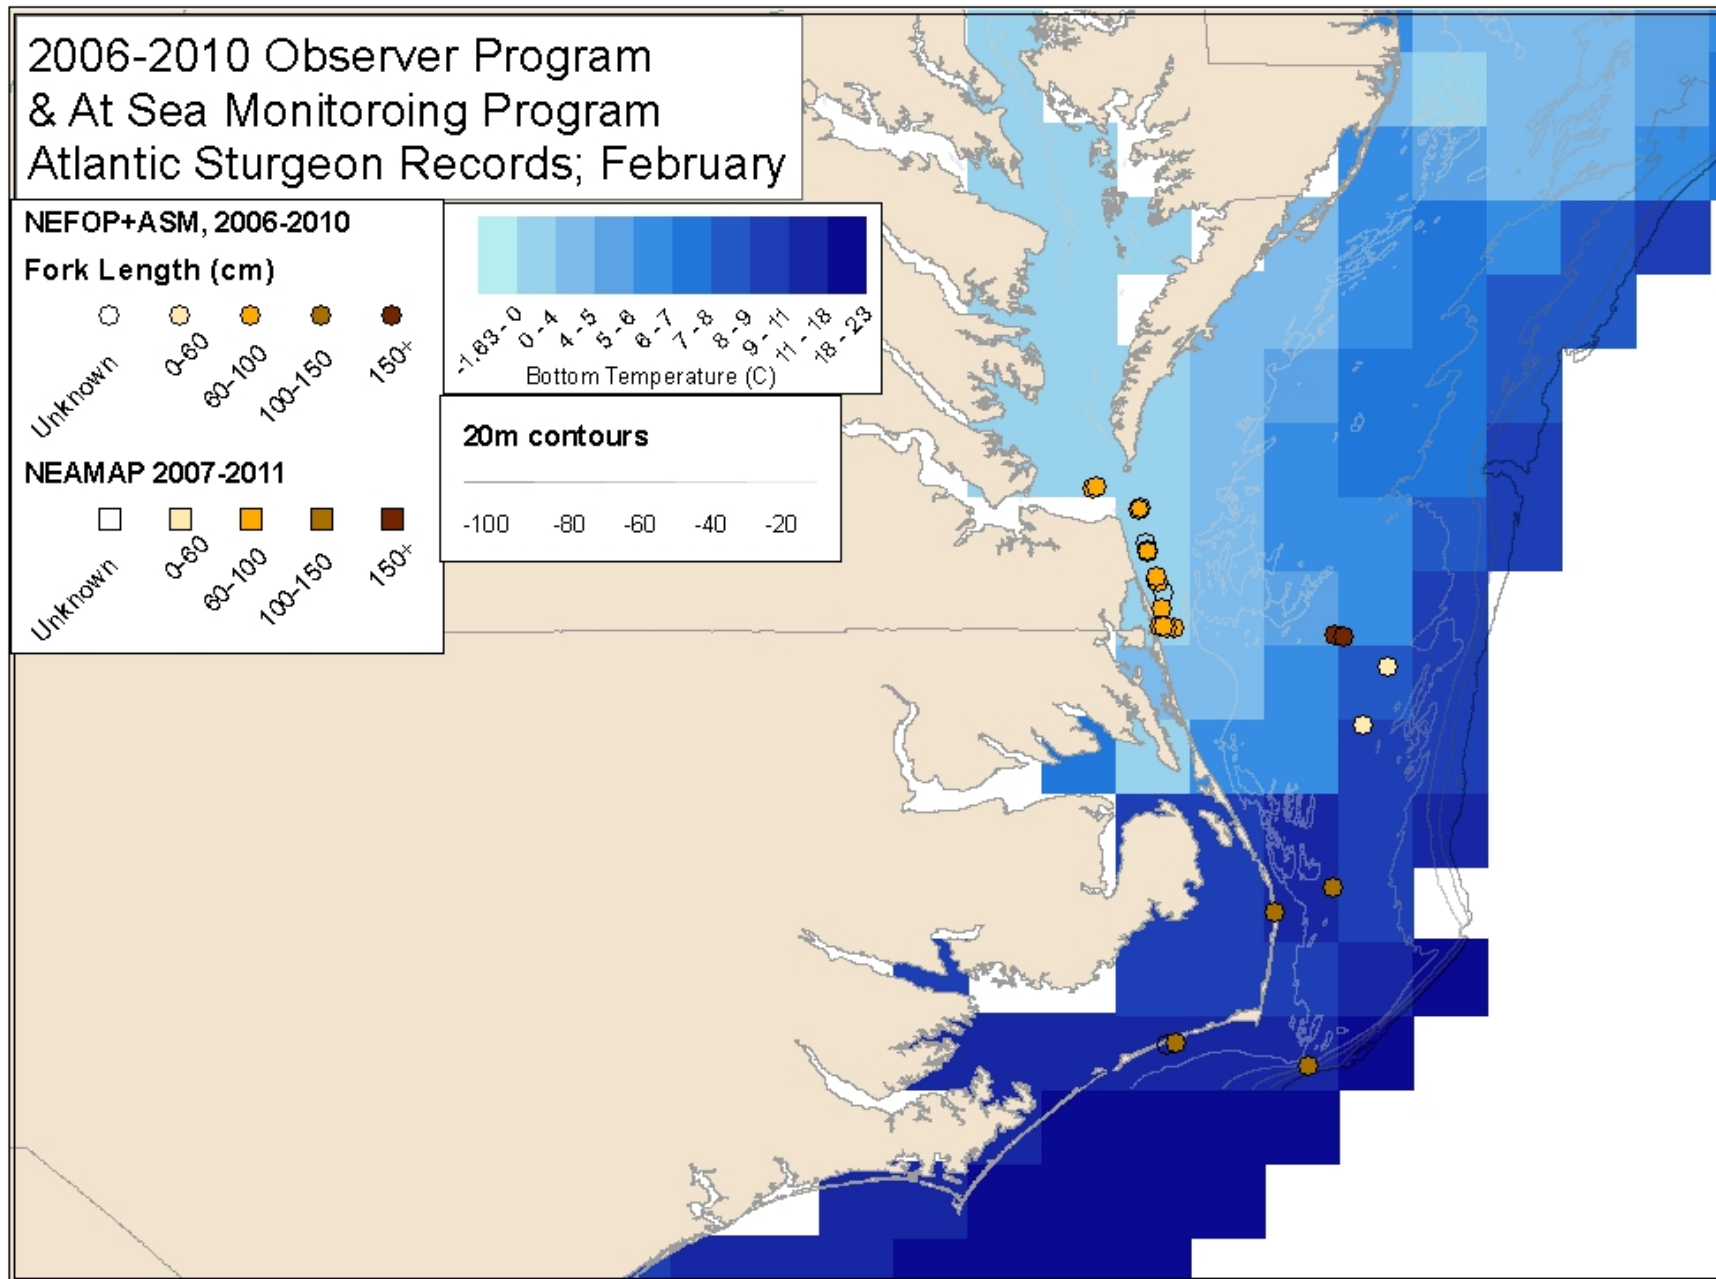

# 2006-2010 Observer Program & At Sea Monitoring Program Atlantic Sturgeon Records; February

NEFOP+ASM, 2006-2010

Fork Length (cm)

NEAMAP 2007-2011

# 2006-2010 Observer Program & At Sea Monitoring Program Atlantic Sturgeon Records; February

NEFOP+ASM, 2006-2010

Fork Length (cm)

NEAMAP 2007-2011

20m contours