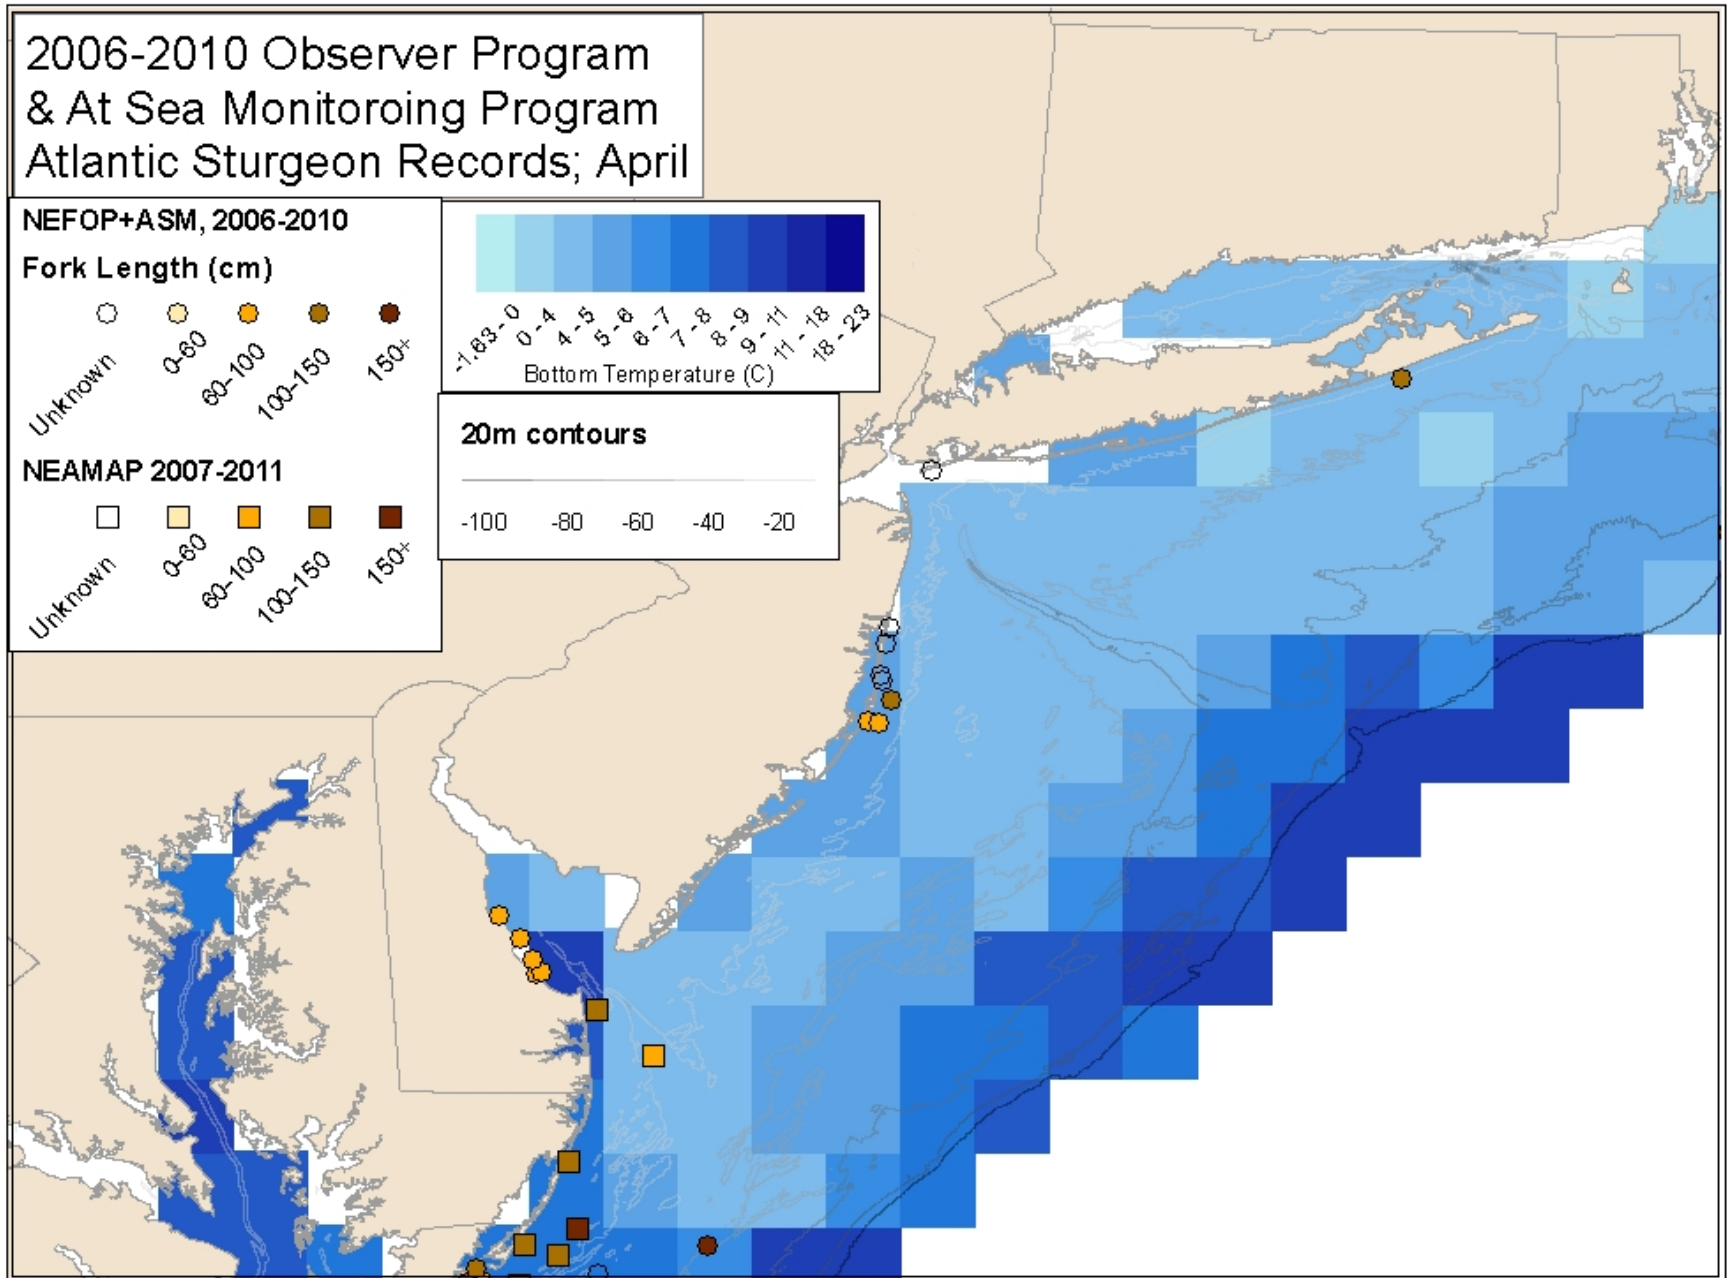

# 2006-2010 Observer Program & At Sea Monitoring Program Atlantic Sturgeon Records; April

NEFOP+ASM, 2006-2010

Fork Length (cm)

NEAMAP 2007-2011

20m contours

# 2006-2010 Observer Program & At Sea Monitoring Program Atlantic Sturgeon Records; April

NEFOP+ASM, 2006-2010

Fork Length (cm)

NEAMAP 2007-2011