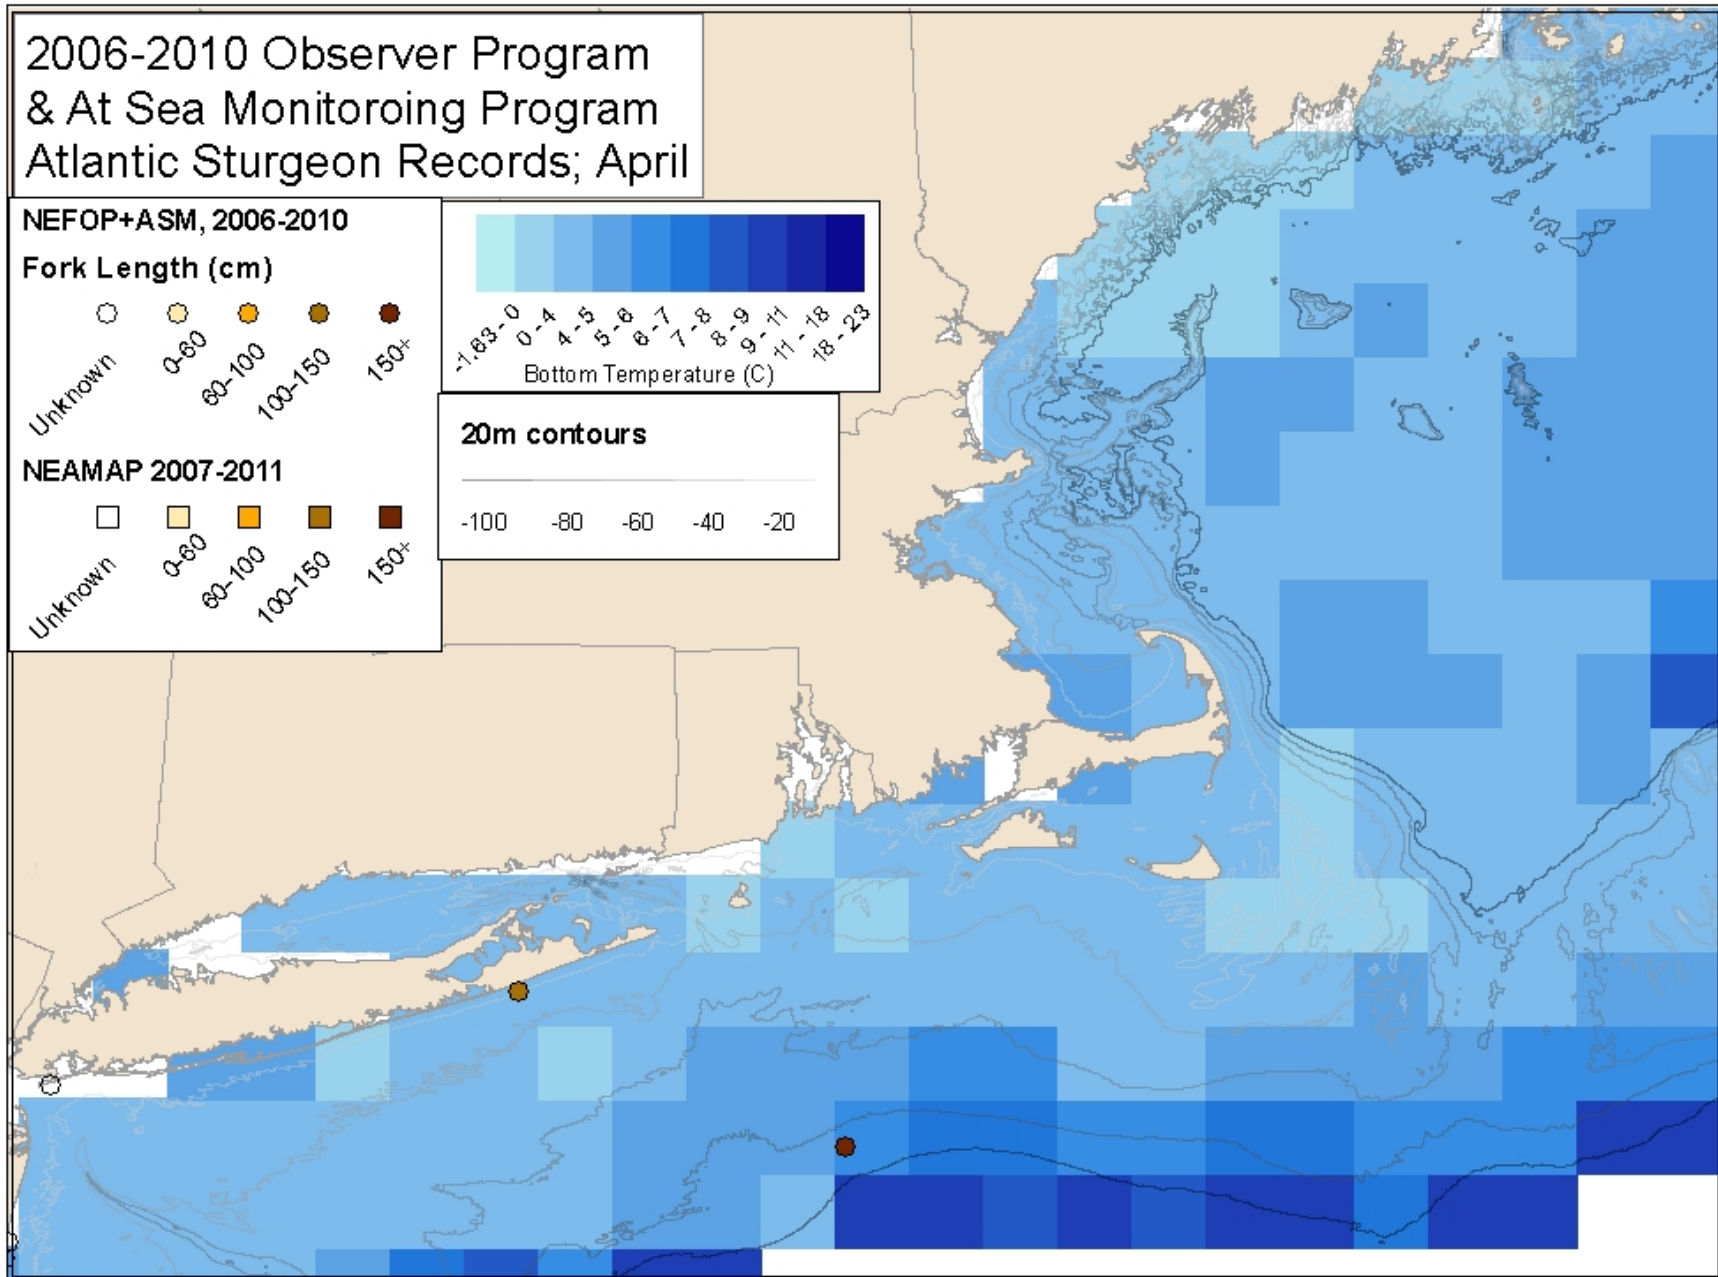

# 2006-2010 Observer Program & At Sea Monitoring Program Atlantic Sturgeon Records; March

NEFOP+ASM, 2006-2010

Fork Length (cm)

NEAMAP 2007-2011

# 2006-2010 Observer Program & At Sea Monitoring Program Atlantic Sturgeon Records; April

NEFOP+ASM, 2006-2010

Fork Length (cm)

NEAMAP 2007-2011

20m contours

# 2006-2010 Observer Program & At Sea Monitoring Program Atlantic Sturgeon Records; April

NEFOP+ASM, 2006-2010

Fork Length (cm)

NEAMAP 2007-2011