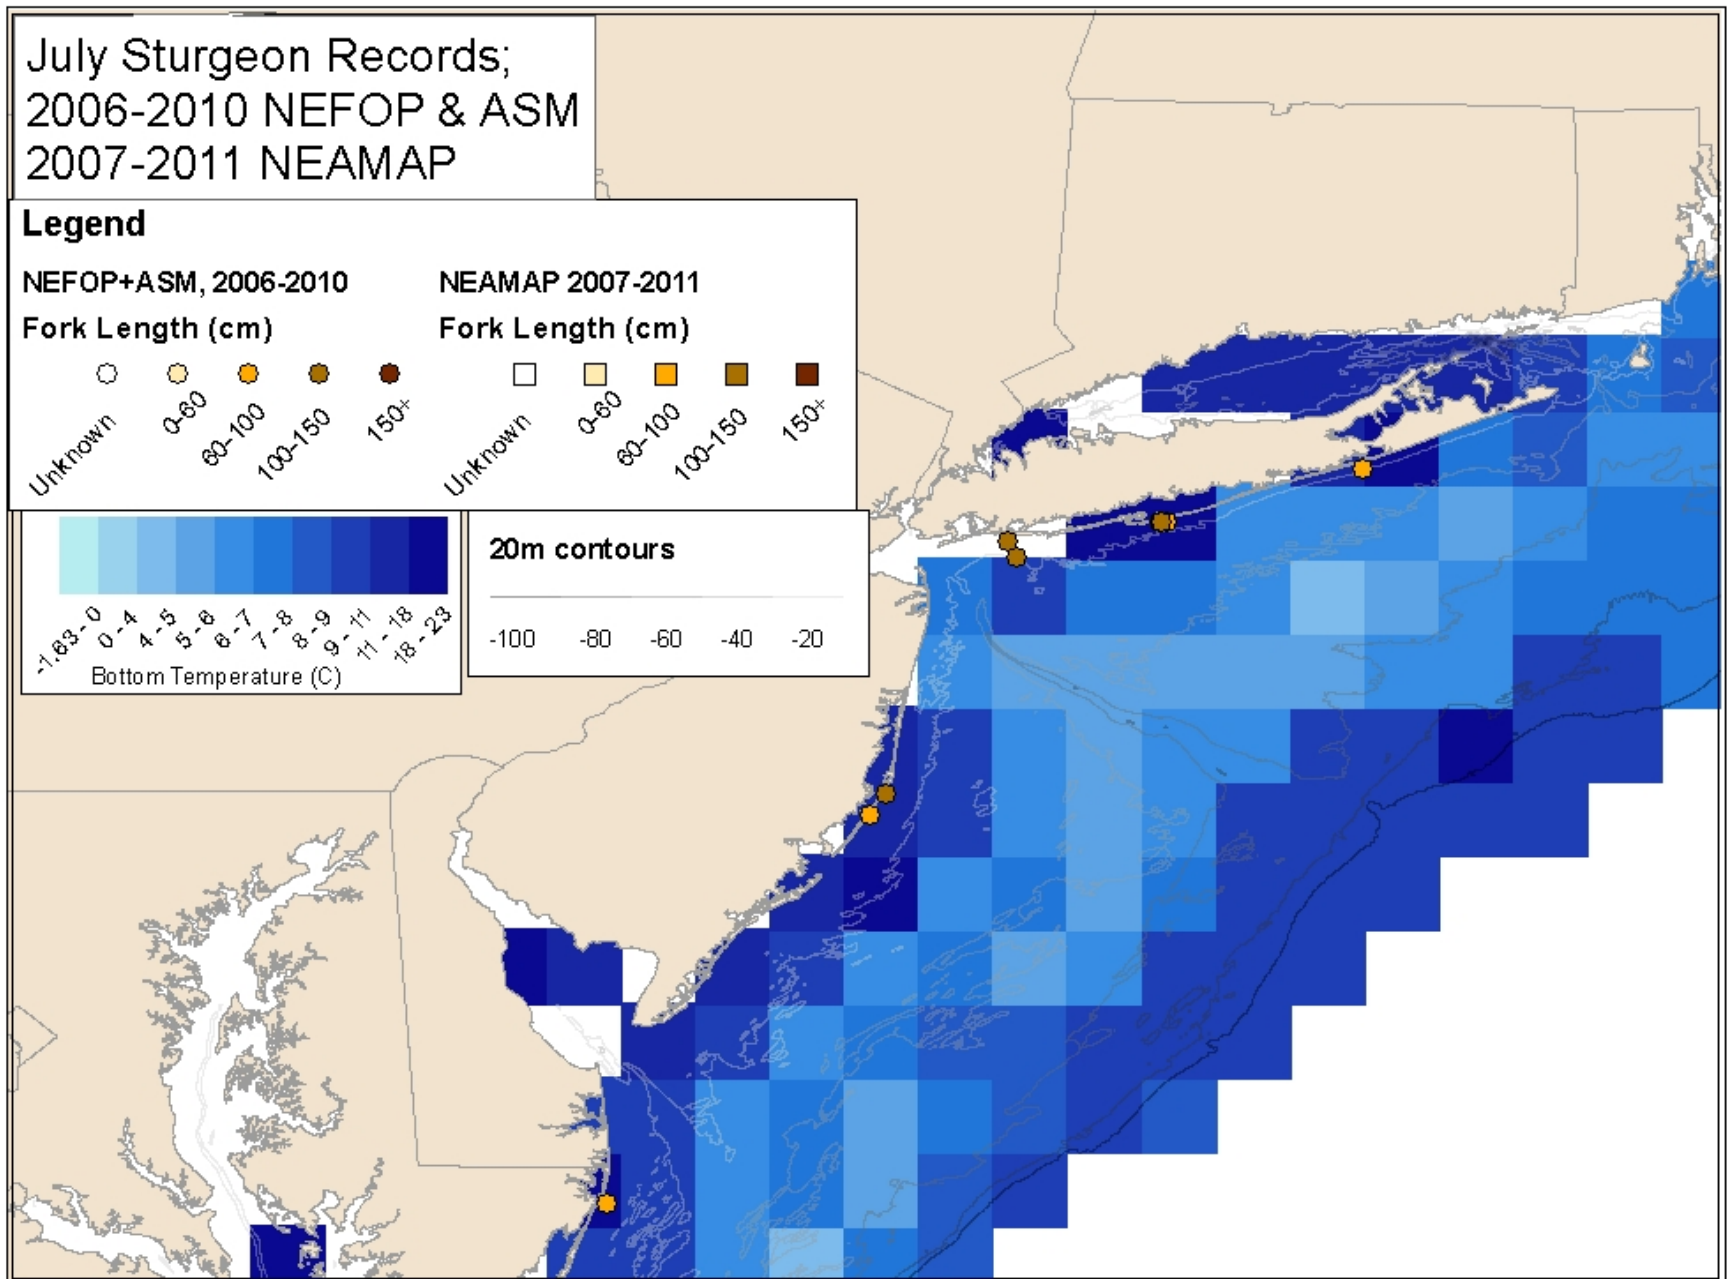

## Legend

NEFOP+ASM, 2006-2010

Fork Length (cm)

NEAMAP 2007-2011

Fork Length (cm)

20m contours

-100 -80 -60 -40 -20

# July Sturgeon Records; 2006-2010 NEFOP & ASM 2007-2011 NEAMAP