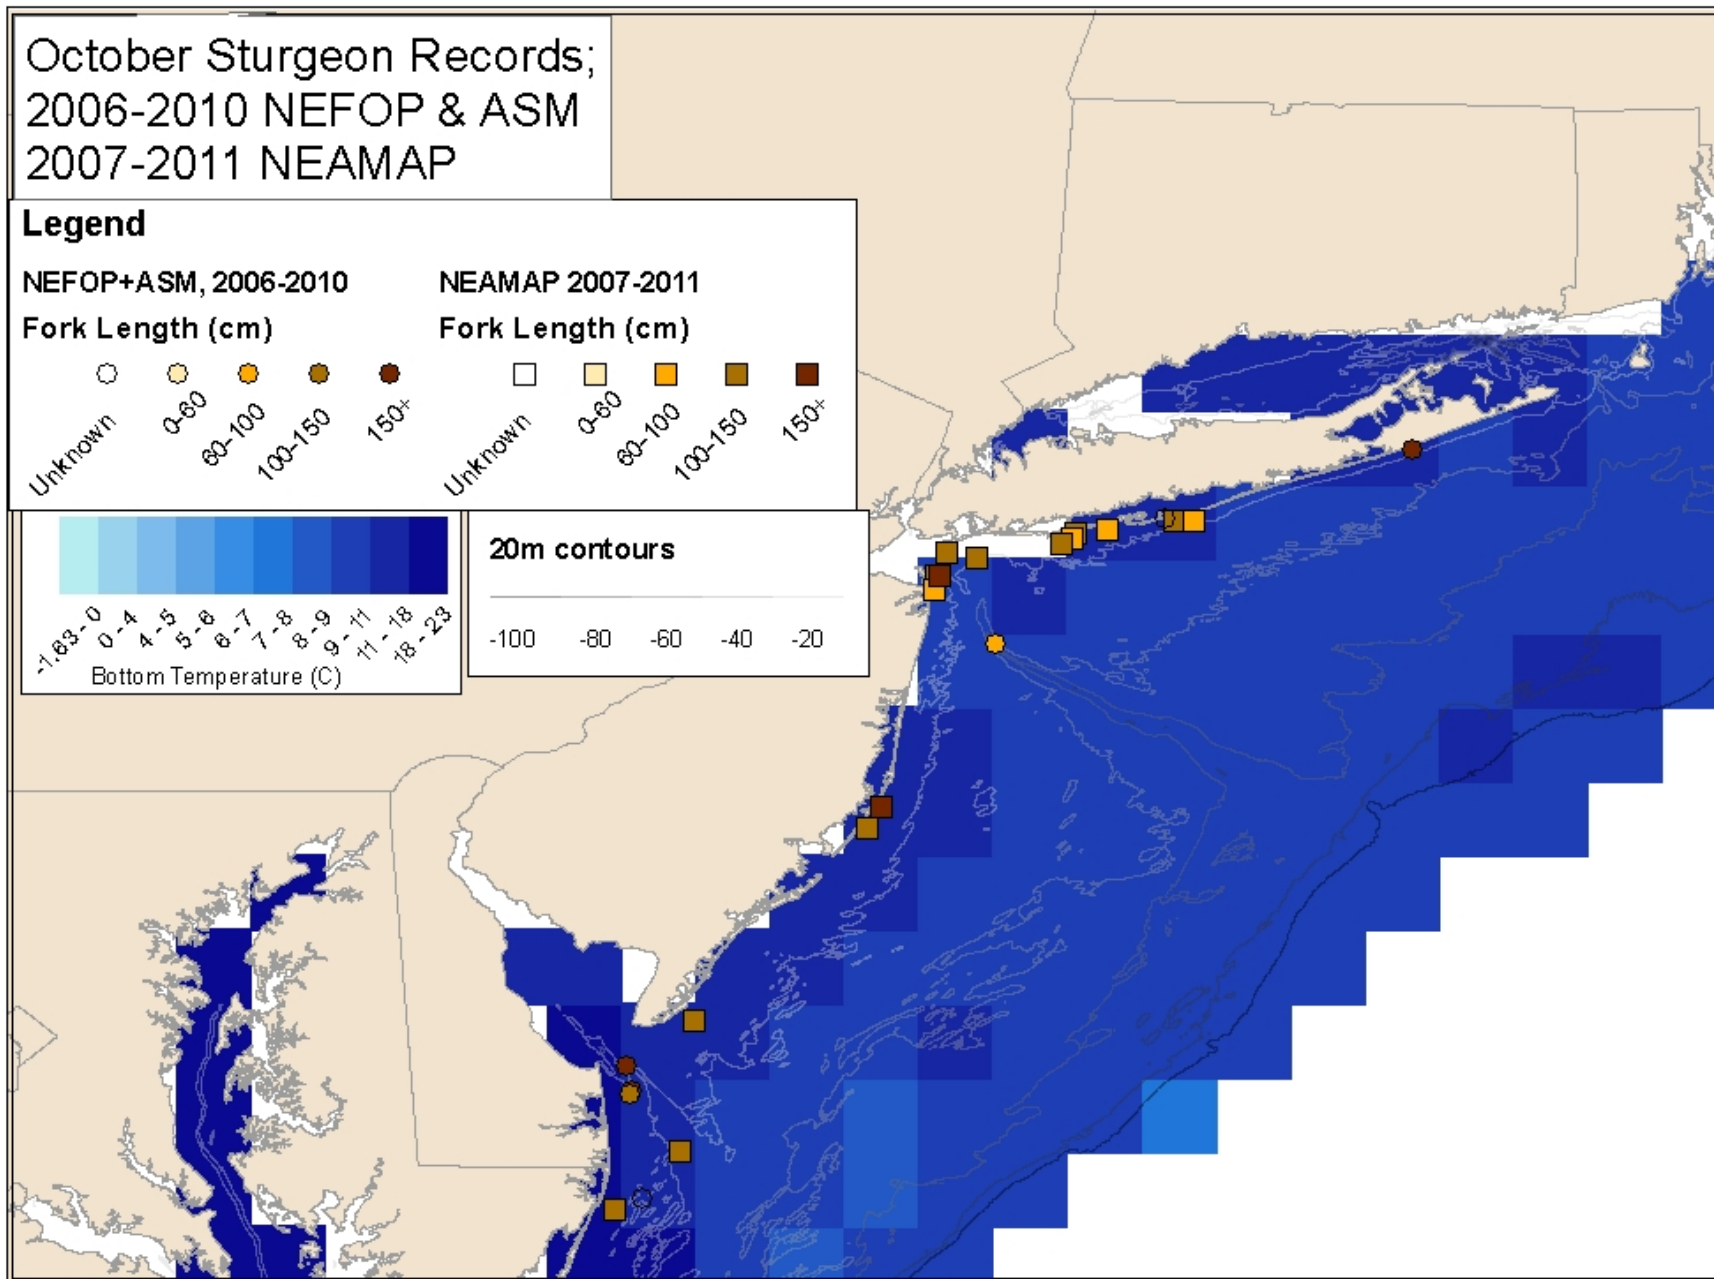

# October Sturgeon Records; 2006-2010 NEFOP & ASM 2007-2011 NEAMAP

## Legend

NEFOP+ASM, 2006-2010

Fork Length (cm)

NEAMAP 2007-2011

Fork Length (cm)

20m contours

-100 -80 -60 -40 -20