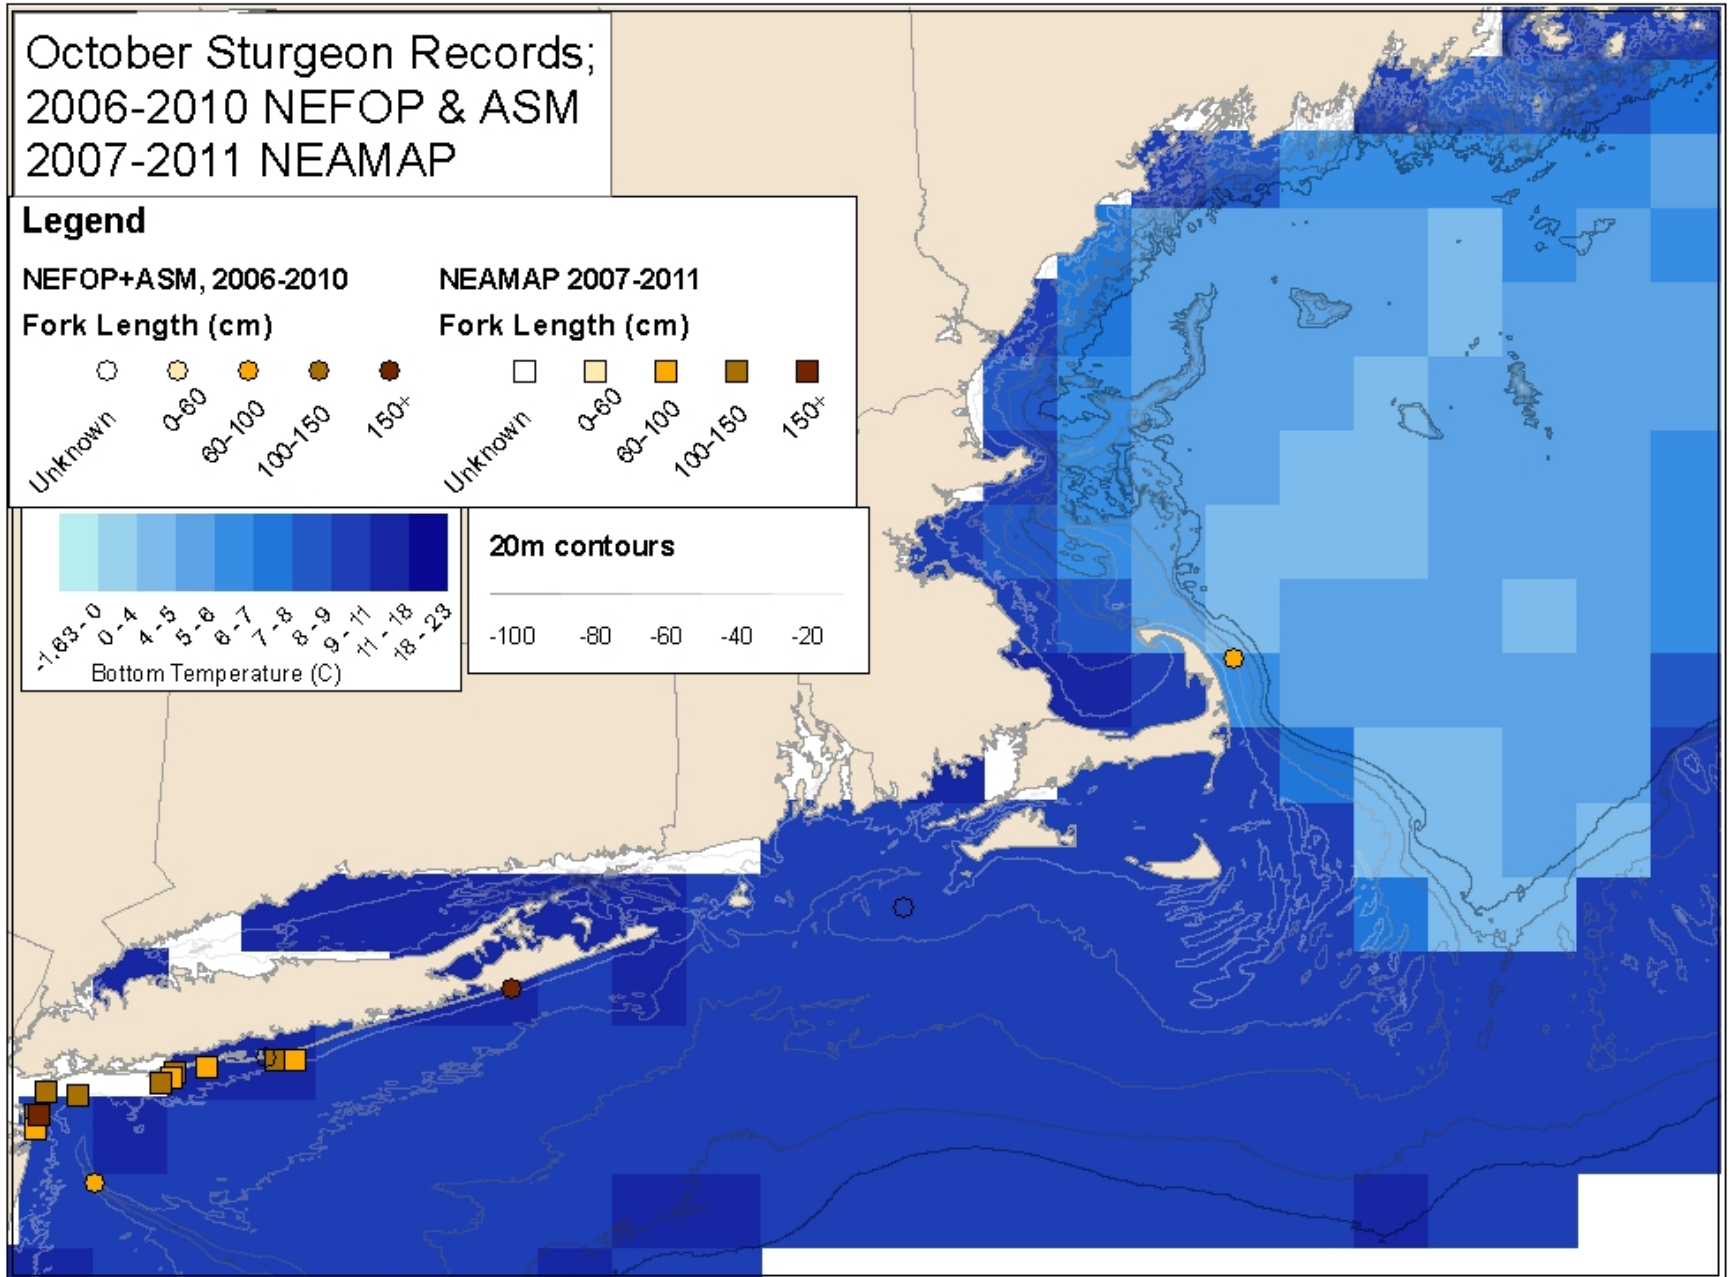

## Legend

NEFOP+ASM, 2006-2010

Fork Length (cm)

NEAMAP 2007-2011

Fork Length (cm)

20m contours

-100 -80 -60 -40 -20

# October Sturgeon Records; 2006-2010 NEFOP & ASM 2007-2011 NEAMAP