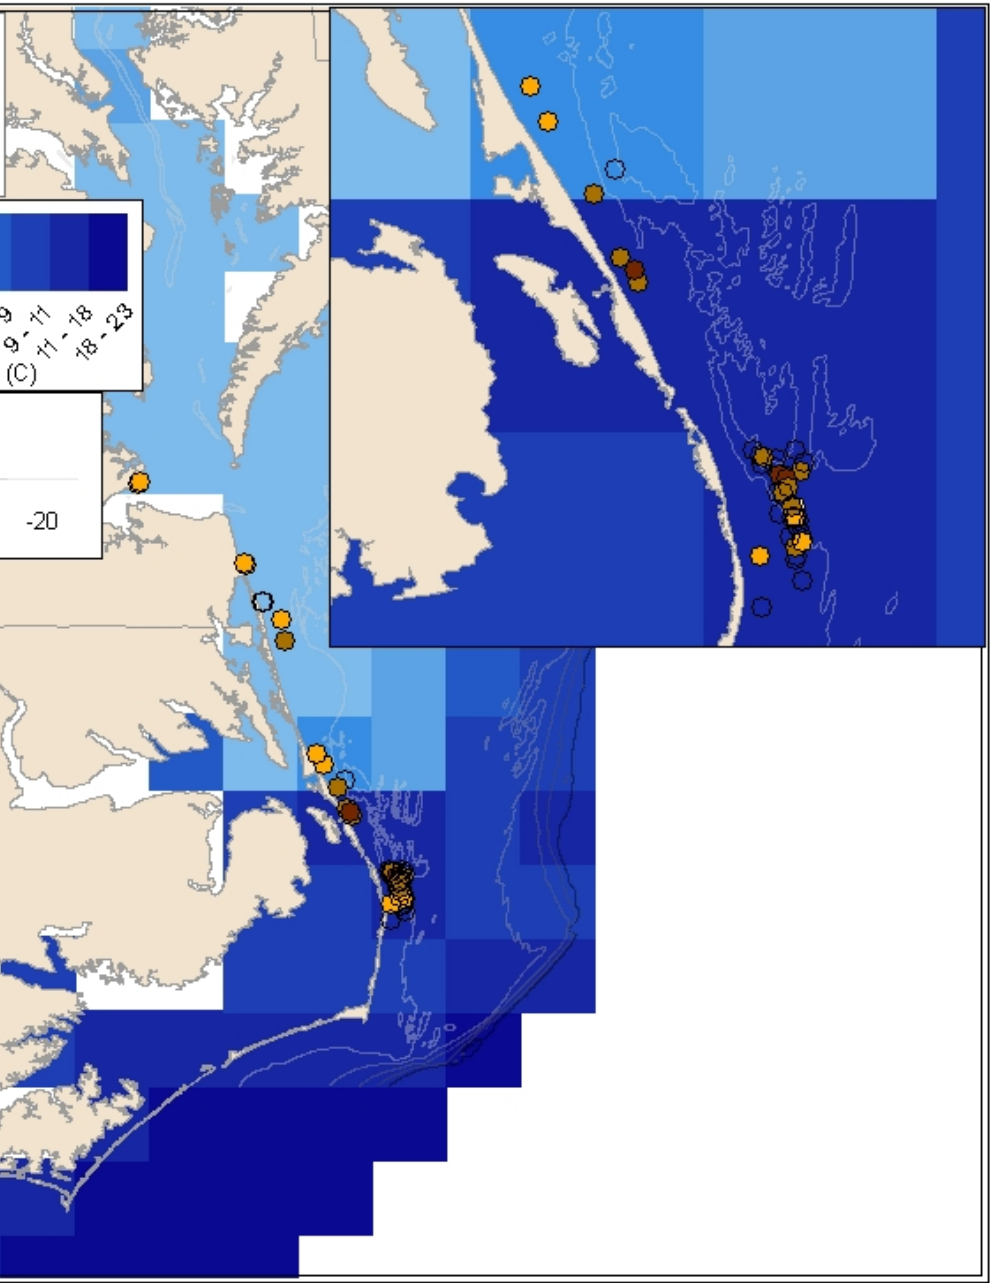

# 2006-2010 Observer Program & At Sea Monitoring Program Atlantic Sturgeon Records; March

NEFOP+ASM, 2006-2010

Fork Length (cm)

NEAMAP 2007-2011

20m contours

# 2006-2010 Observer Program & At Sea Monitoring Program Atlantic Sturgeon Records; March

NEFOP+ASM, 2006-2010

Fork Length (cm)

NEAMAP 2007-2011