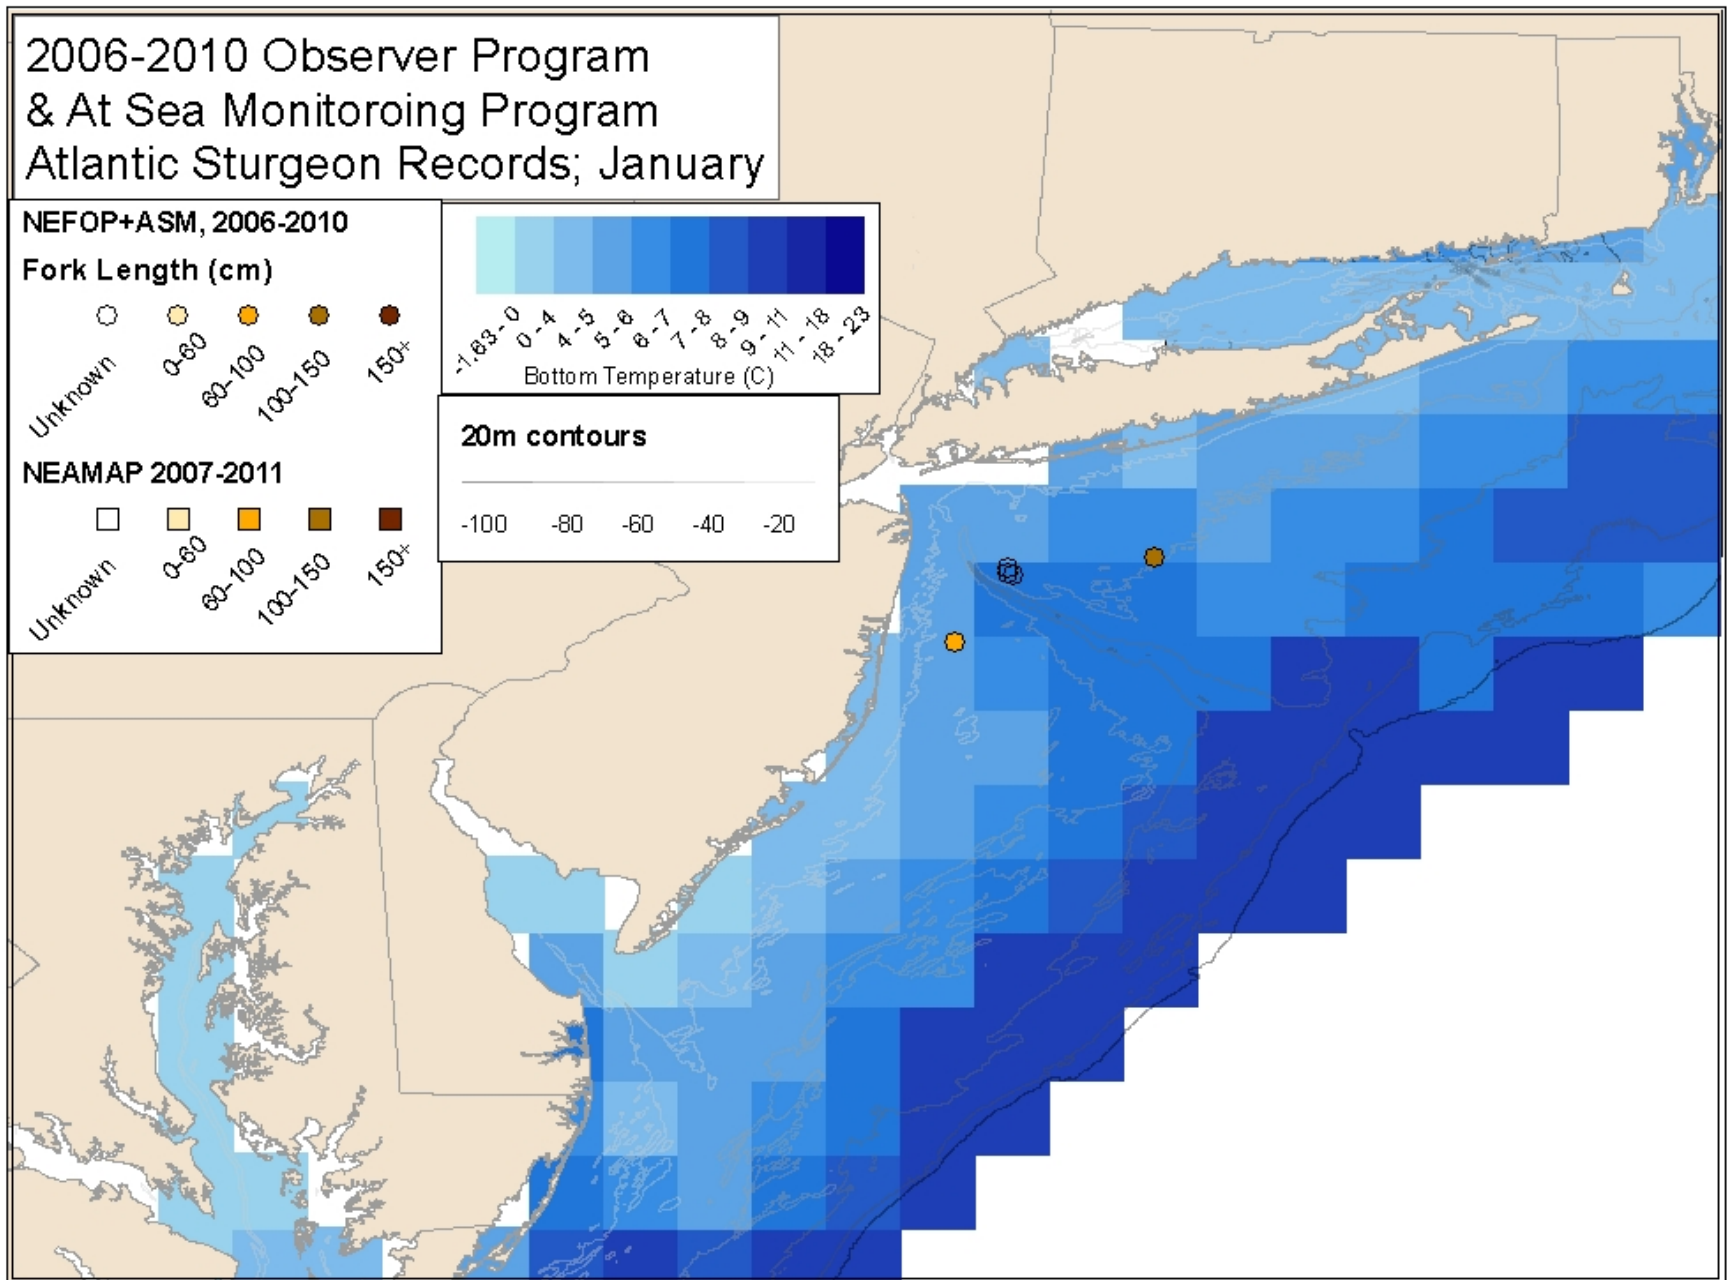

NEAMAP 2007-2011