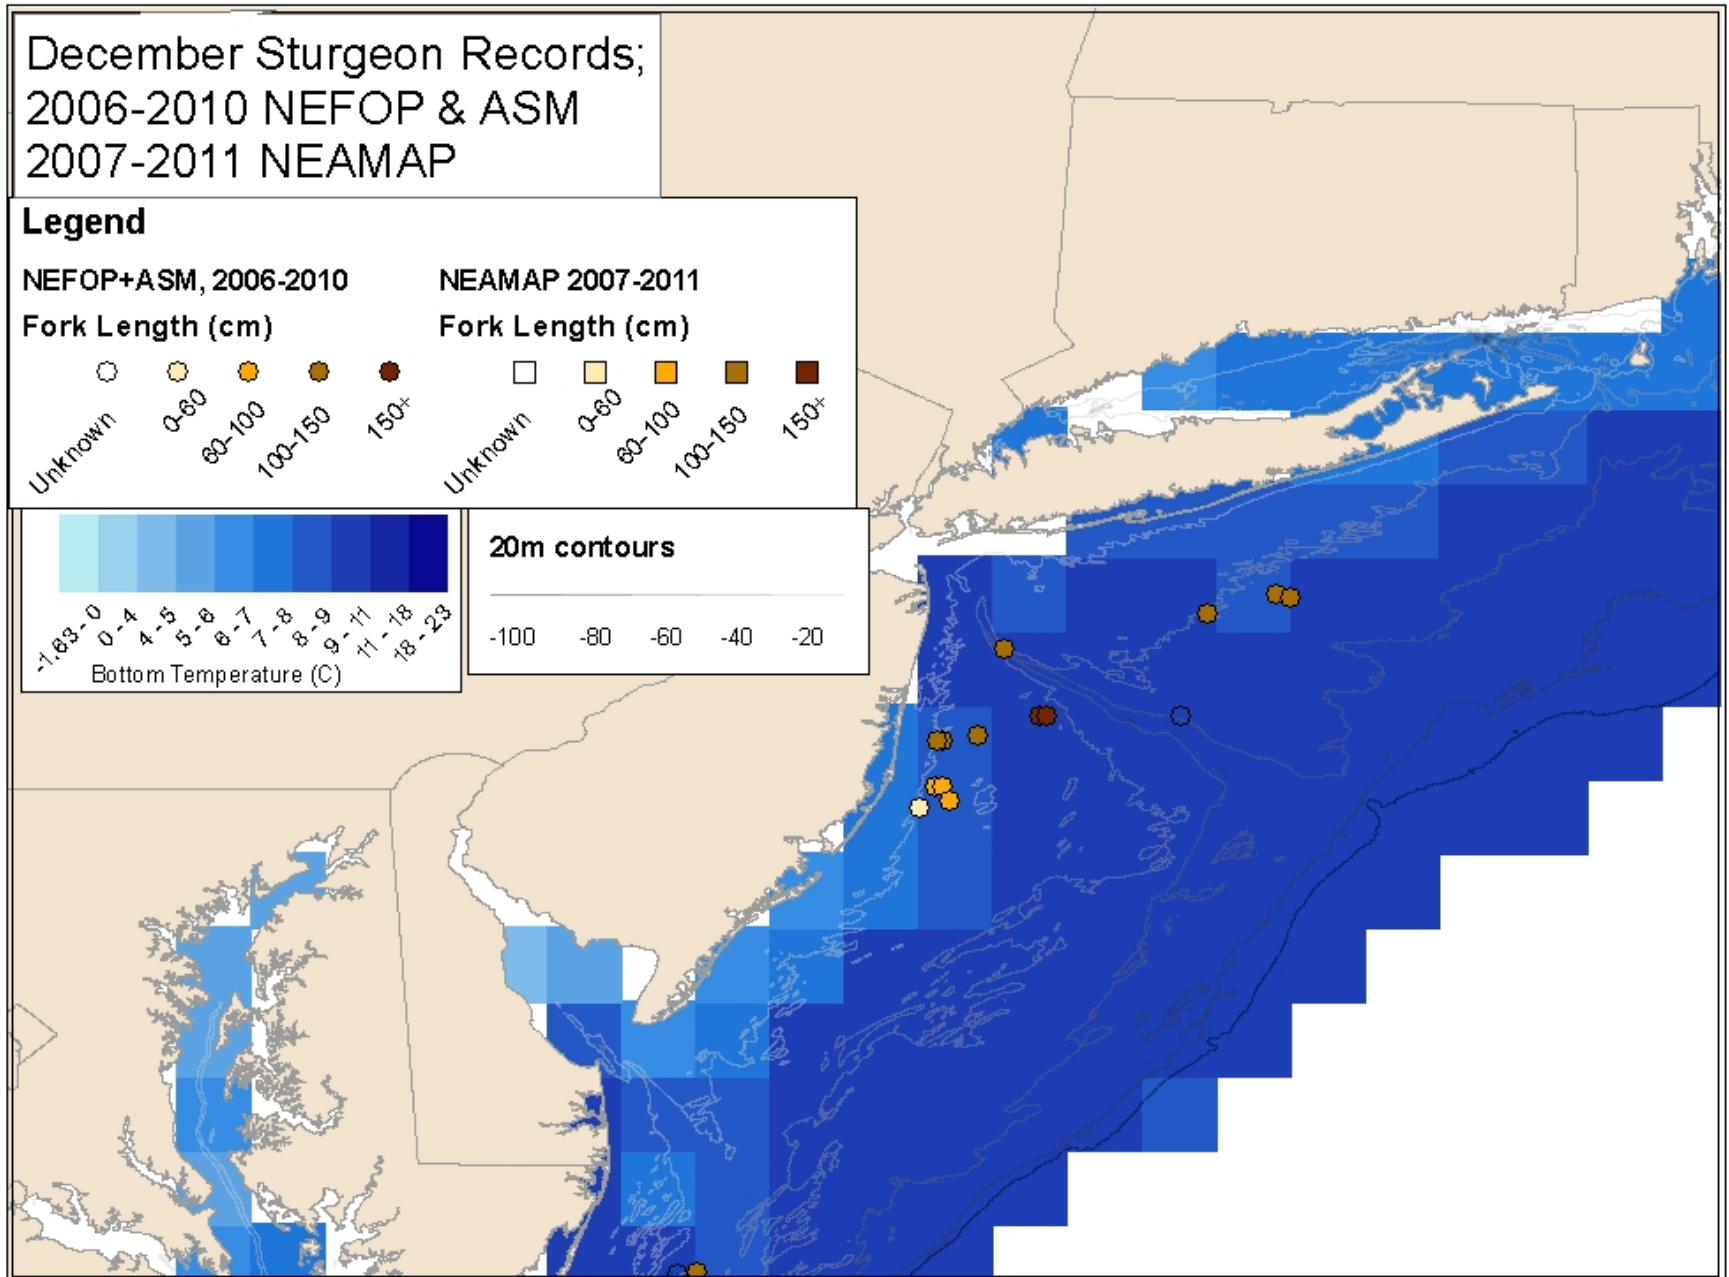

# December Sturgeon Records; 2006-2010 NEFOP & ASM 2007-2011 NEAMAP

## Legend

NEFOP+ASM, 2006-2010

Fork Length (cm)

NEAMAP 2007-2011

Fork Length (cm)

20m contours

-100 -80 -60 -40 -20