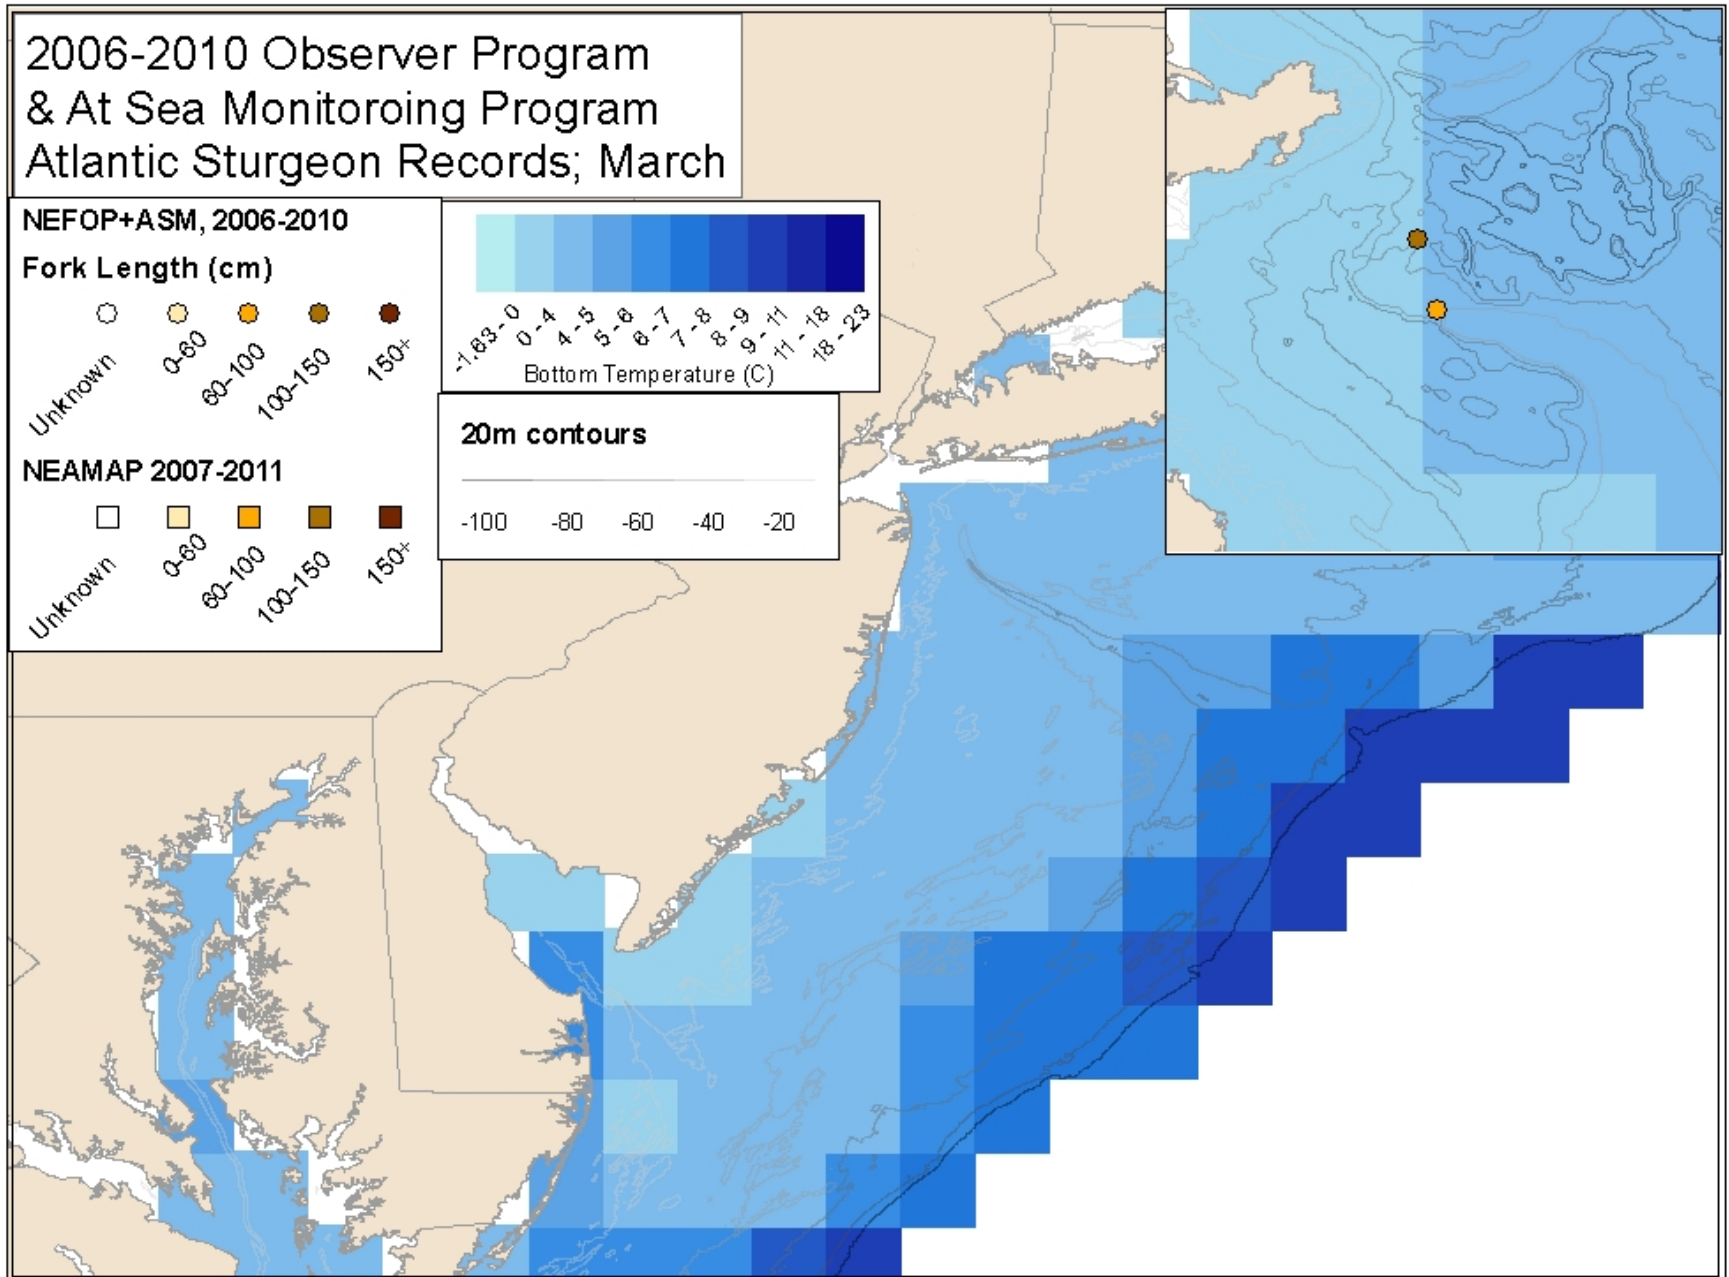

# 2006-2010 Observer Program & At Sea Monitoring Program Atlantic Sturgeon Records; March

NEFOP+ASM, 2006-2010

Fork Length (cm)

NEAMAP 2007-2011

20m contours

# 2006-2010 Observer Program & At Sea Monitoring Program Atlantic Sturgeon Records; March

NEFOP+ASM, 2006-2010

Fork Length (cm)

NEAMAP 2007-2011