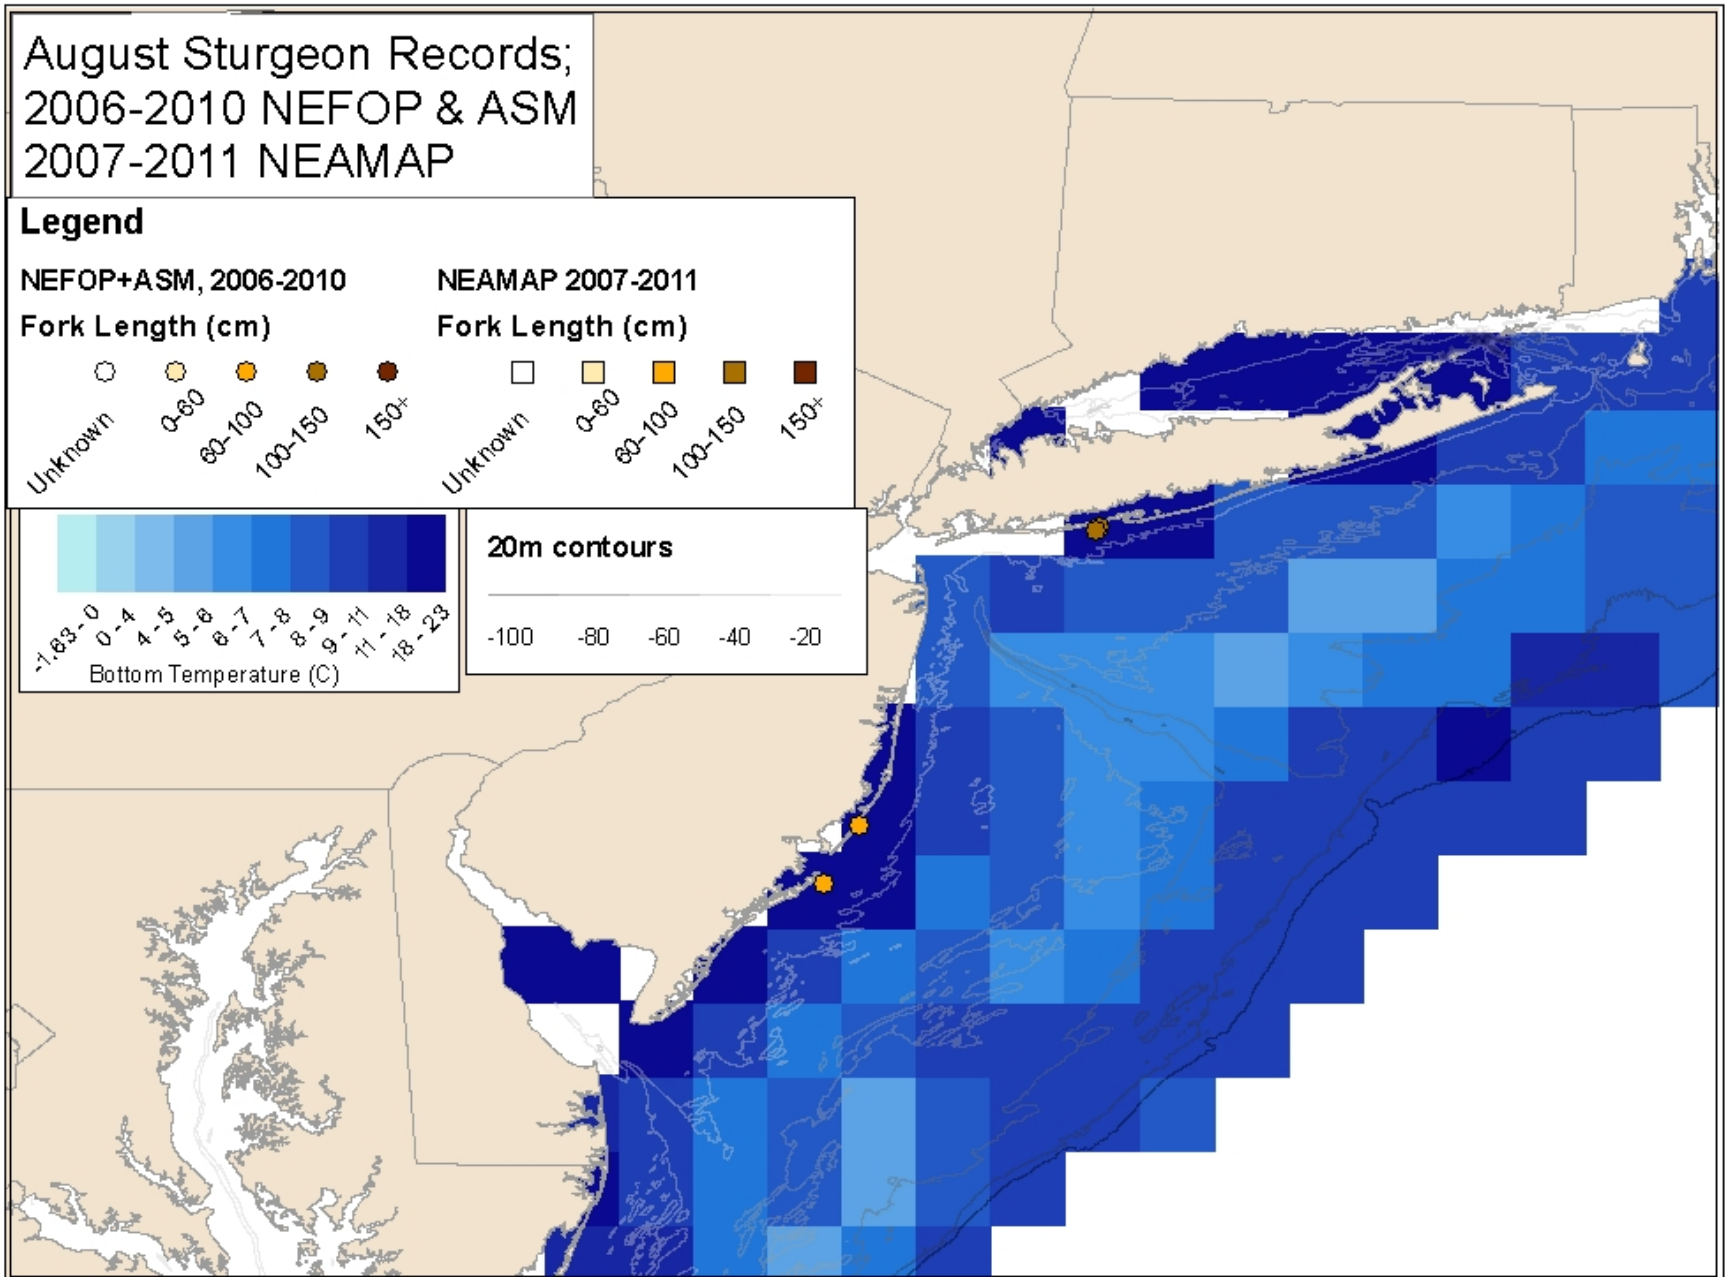

## Legend

NEFOP+ASM, 2006-2010

Fork Length (cm)

NEAMAP 2007-2011

Fork Length (cm)

20m contours

-100 -80 -60 -40 -20

# August Sturgeon Records; 2006-2010 NEFOP & ASM 2007-2011 NEAMAP