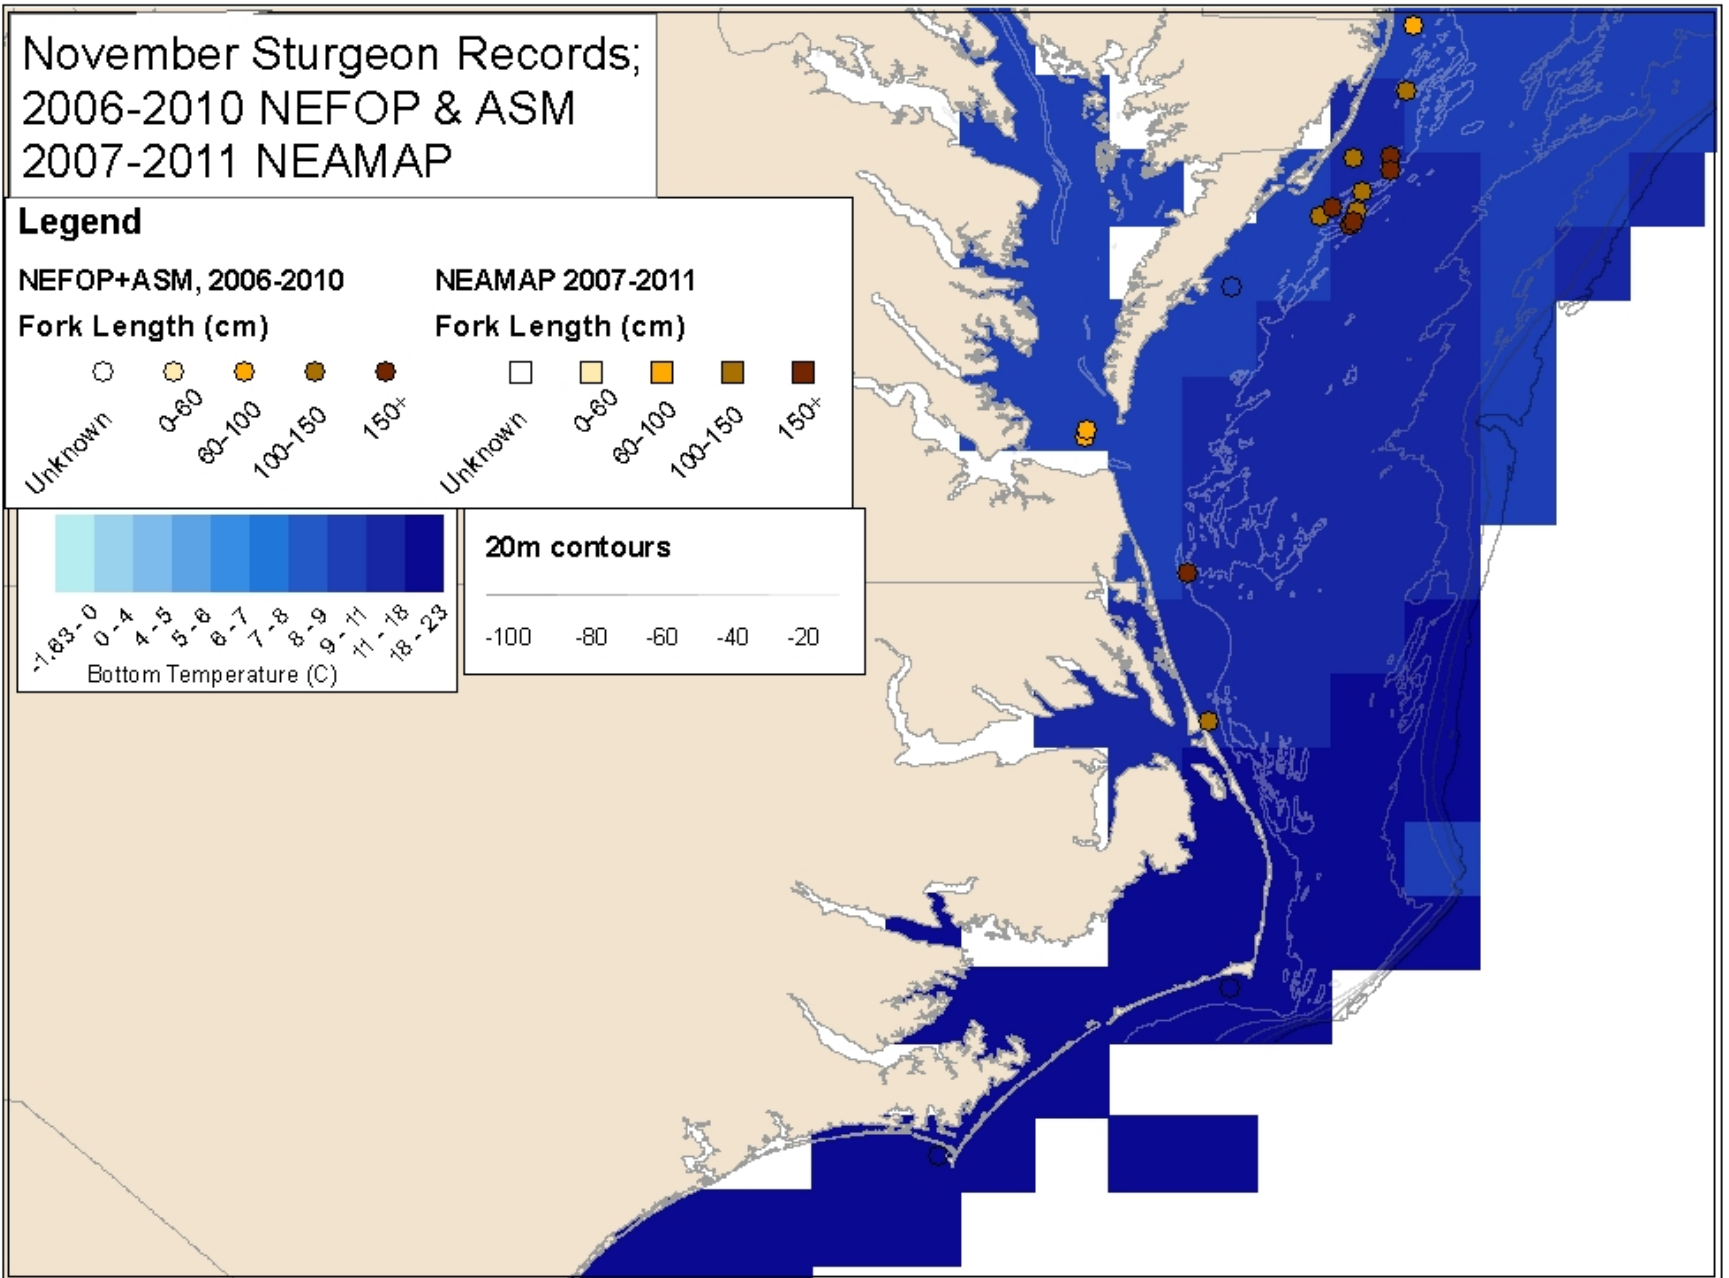

## Legend

NEFOP+ASM, 2006-2010

Fork Length (cm)

NEAMAP 2007-2011

Fork Length (cm)

20m contours

-100 -80 -60 -40 -20

# December Sturgeon Records; 2006-2010 NEFOP & ASM 2007-2011 NEAMAP

## Legend

NEFOP+ASM, 2006-2010

Fork Length (cm)

NEAMAP 2007-2011

Fork Length (cm)