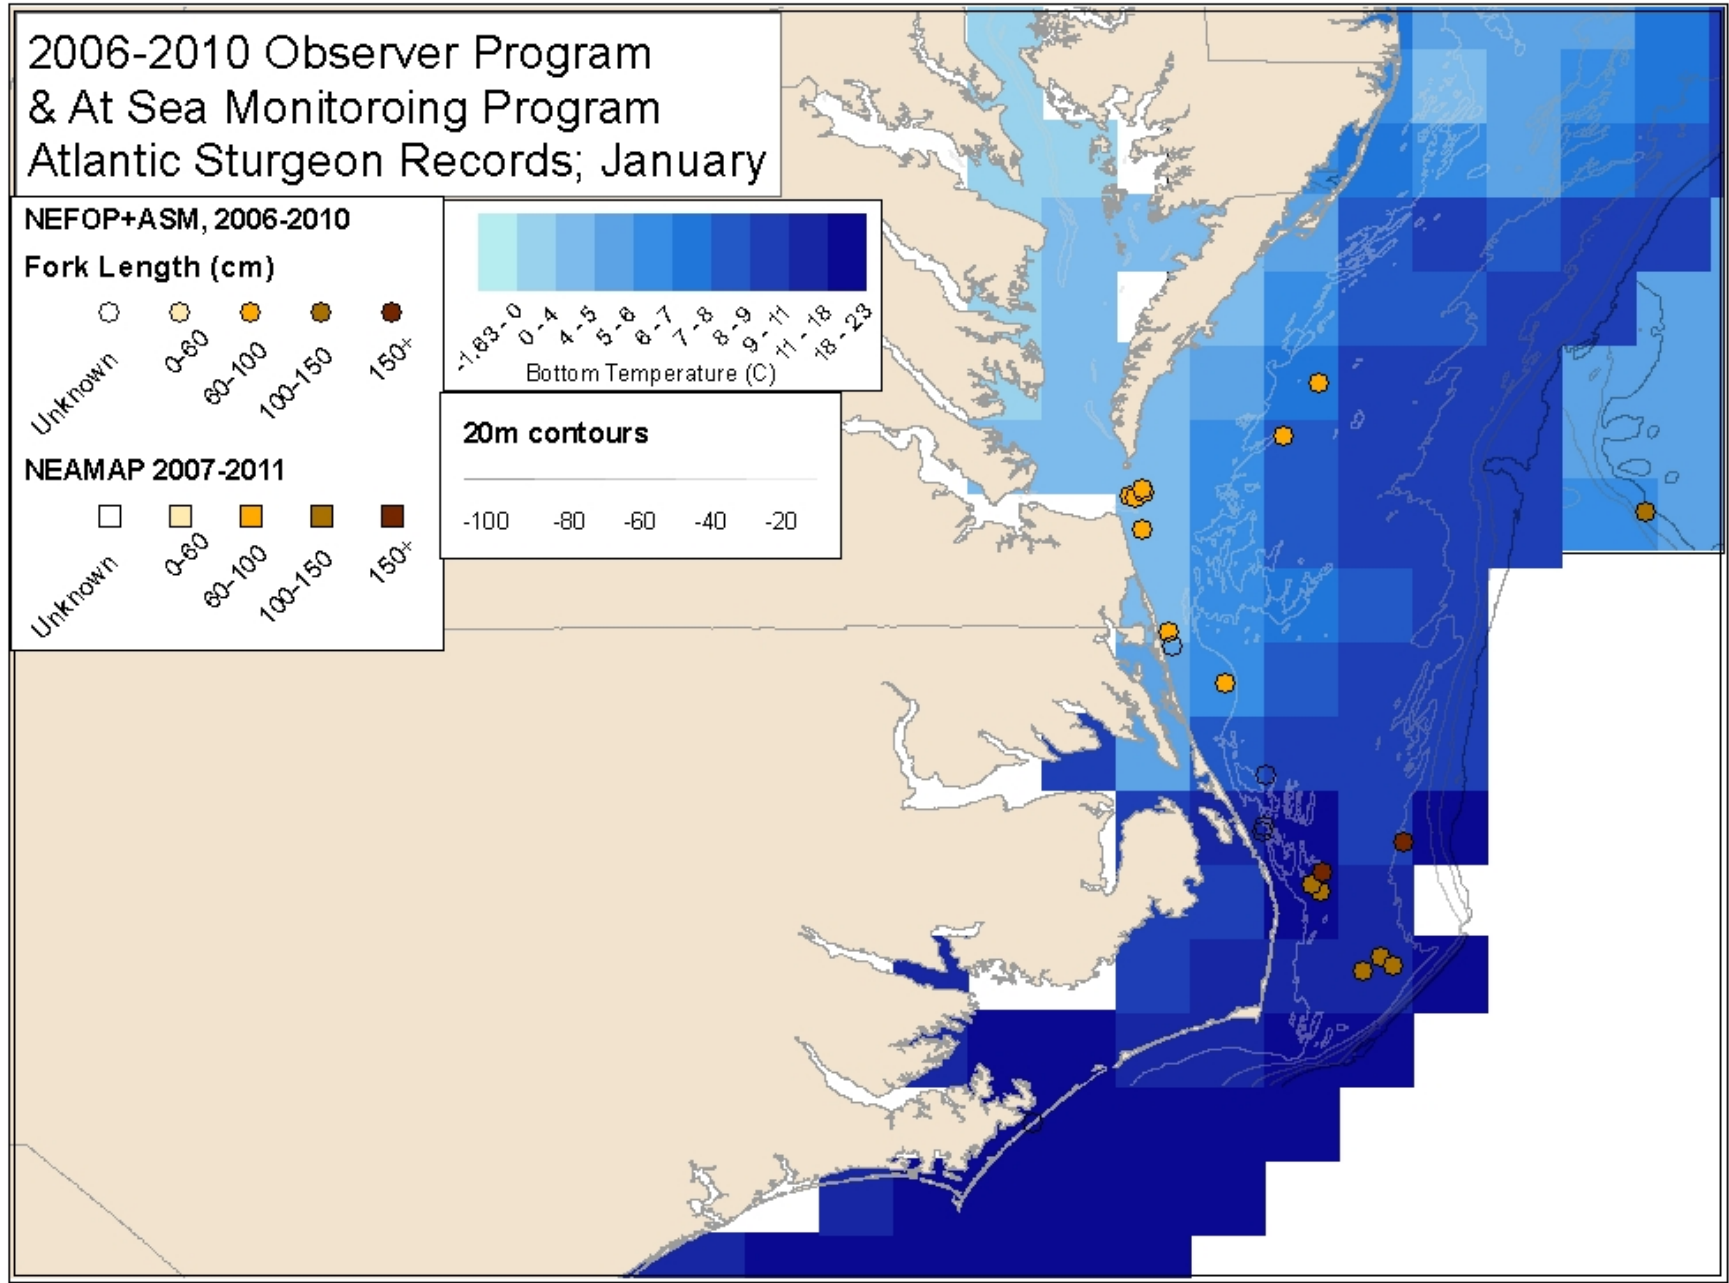

NEAMAP 2007-2011