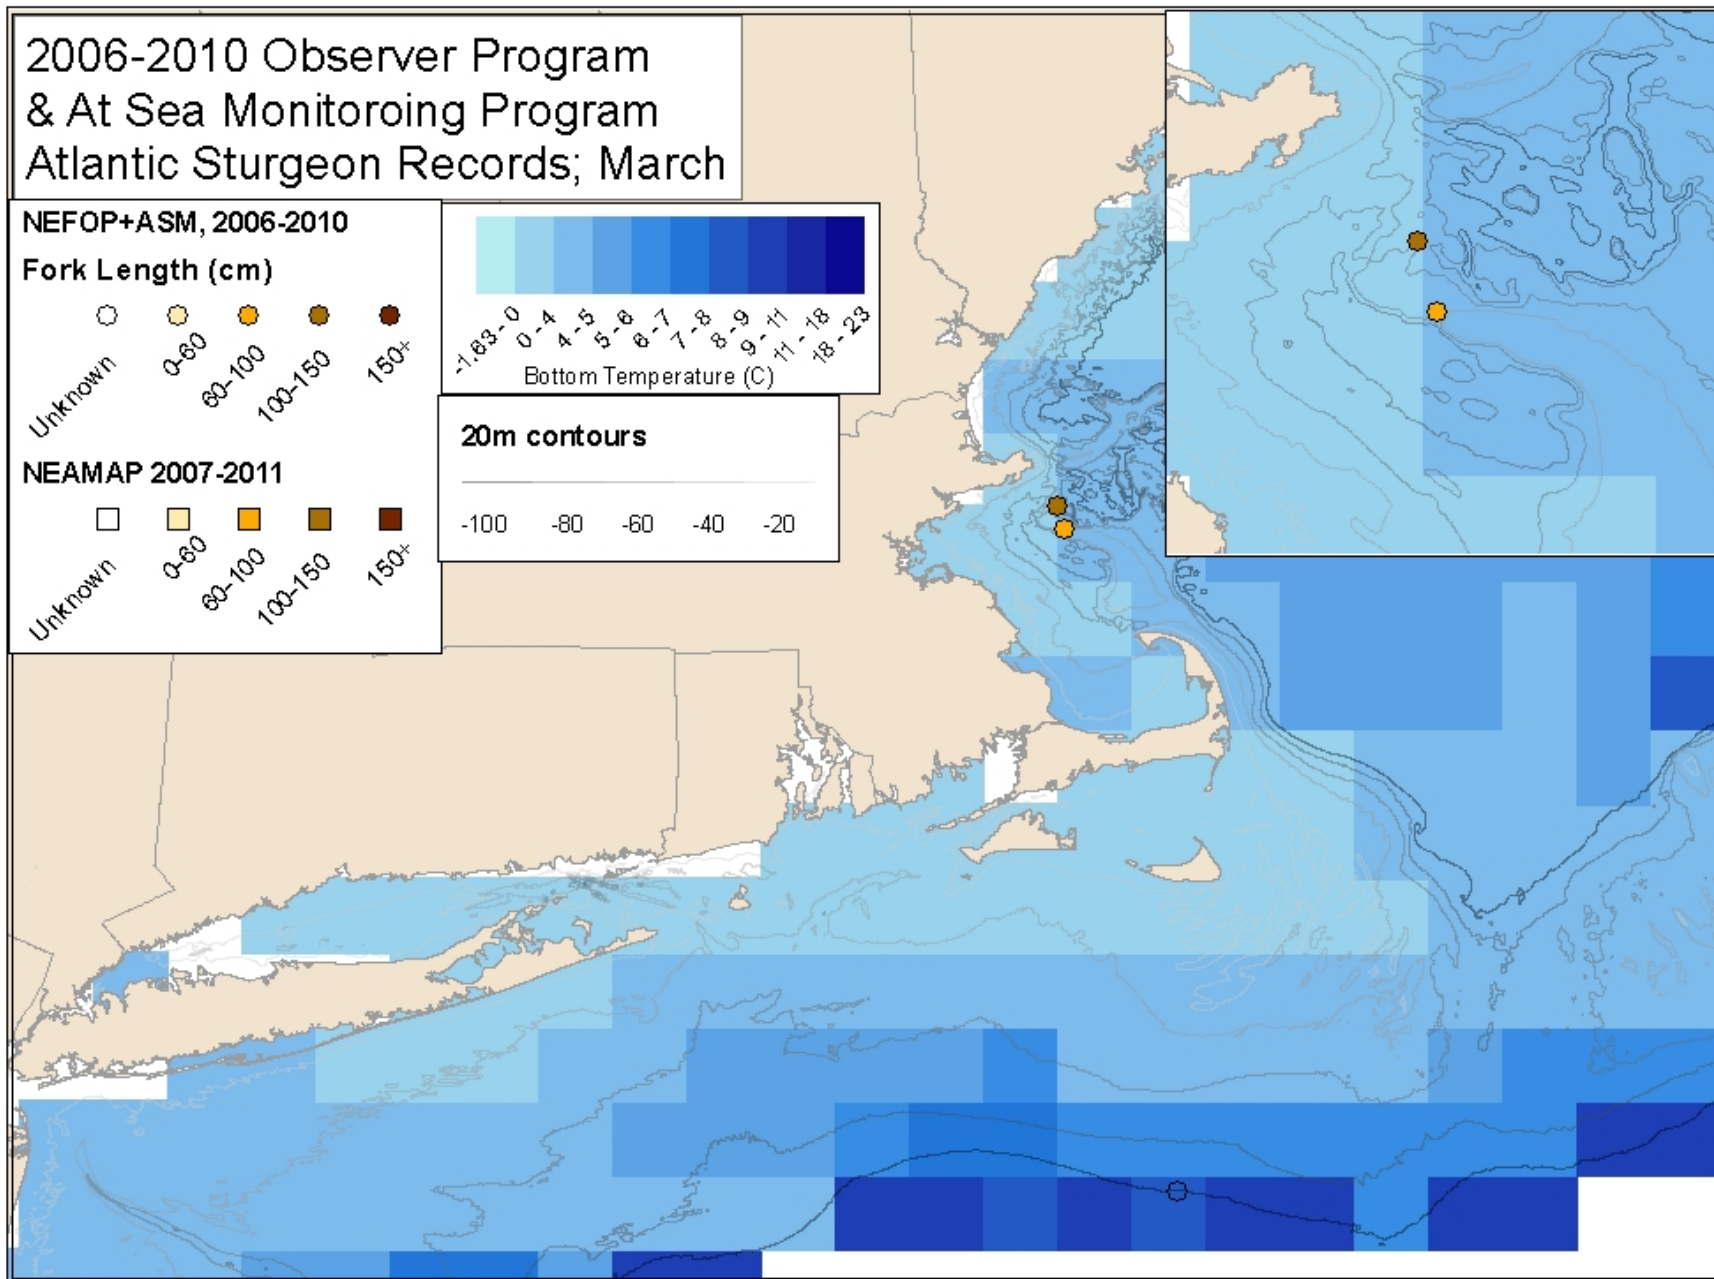

# 2006-2010 Observer Program & At Sea Monitoring Program Atlantic Sturgeon Records; March

NEFOP+ASM, 2006-2010

Fork Length (cm)

NEAMAP 2007-2011

20m contours