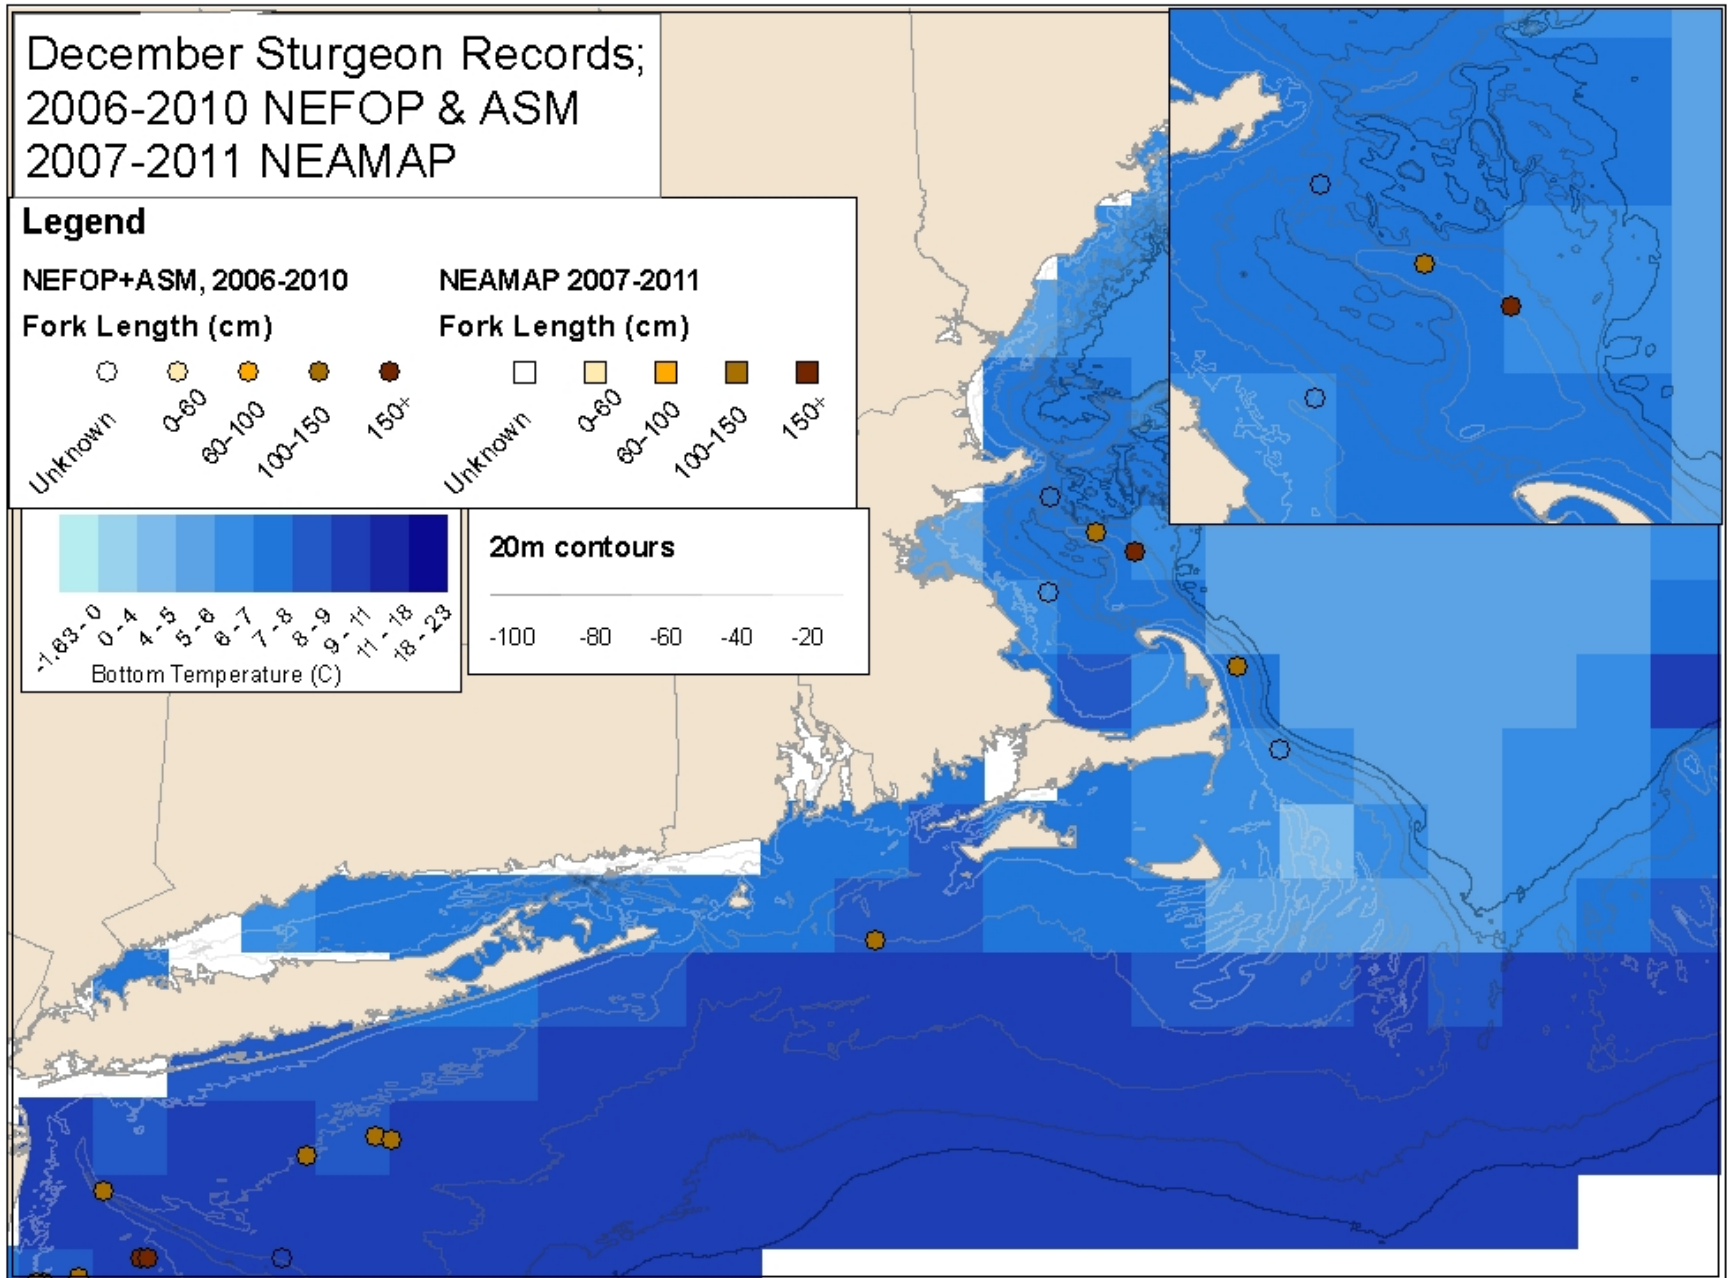

# December Sturgeon Records; 2006-2010 NEFOP & ASM 2007-2011 NEAMAP

## Legend

NEFOP+ASM, 2006-2010

Fork Length (cm)

NEAMAP 2007-2011

Fork Length (cm)