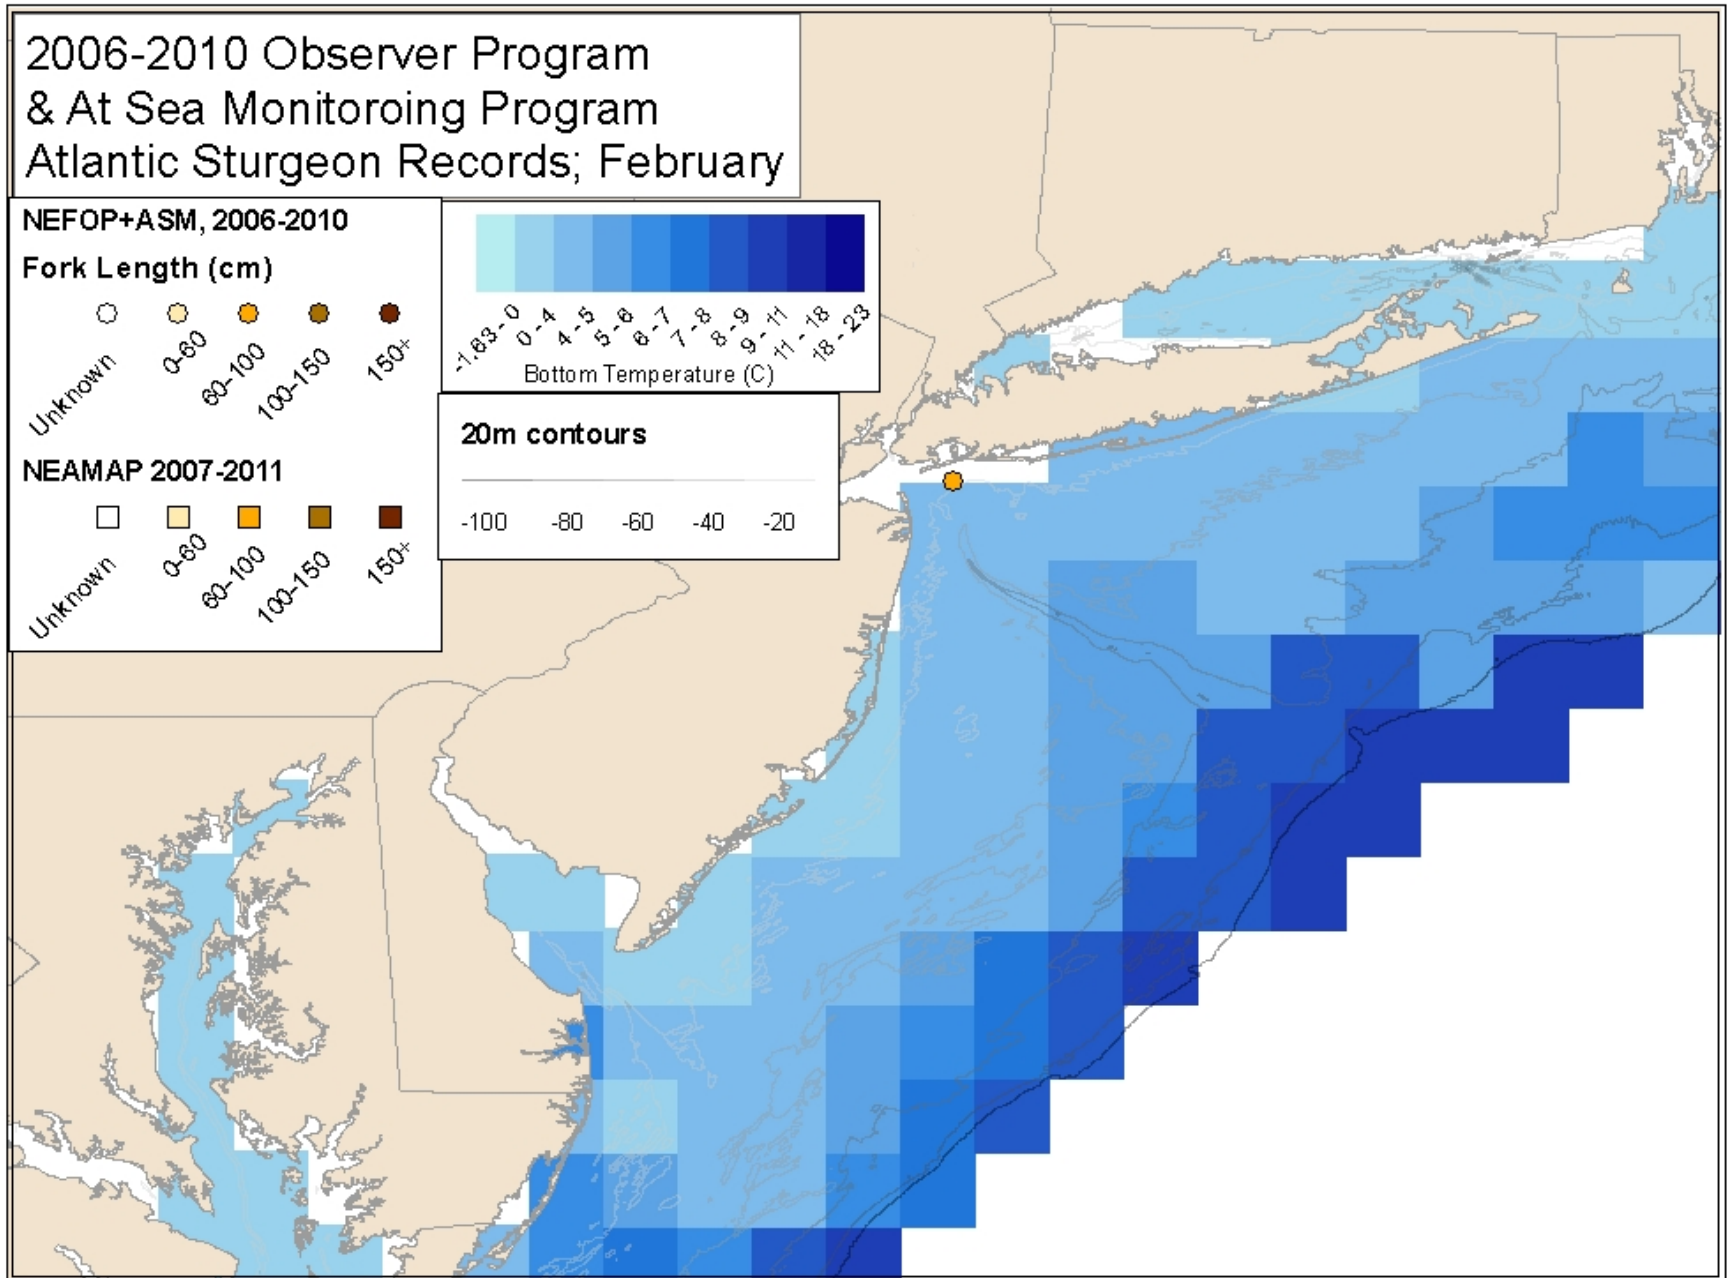

NEAMAP 2007-2011